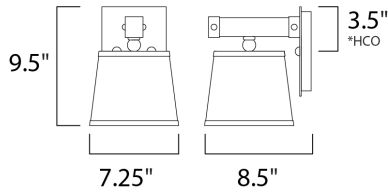

MEASUREMENTS

DIMENSION : 7.25" W x 9.5" H x 8.5" Ext
 MAX OAH : 5.25" W x 1" H
 HANGING WEIGHT : 3.41 lb

LAMPING

INPUT VOLTAGE : 120V
 LUMENS : 0 Rated
 BULB : 1 x 60W Incandescent E26 Medium , 60W Total
 BULB INCLUDED : (Not Included)
 DIMMABLE : Yes