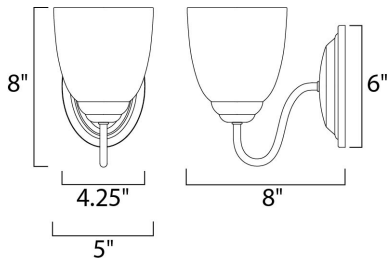

**MEASUREMENTS**

DIMENSION : 5" W x 8" H x 8" Ext  
 BACK PLATE : 4.25" W x 6" H  
 HANGING WEIGHT : 1.76 lb

**LAMPING**

INPUT VOLTAGE : 120V  
 LUMENS : 0 Rated  
 BULB : 1 x 60W Incandescent E26 Medium , 60W Total  
 BULB INCLUDED : (Not Included)  
 DIMMABLE : Yes