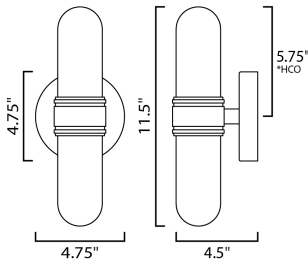

LAMPING

INPUT VOLTAGE : 120V
LUMENS : 0 Rated
BULB : 2 x 40W Incandescent E12 Candelabra , 80W Total
BULB INCLUDED : (Included)
DIMMABLE : Yes
LIGHTING_DIRECTION : Up/Down