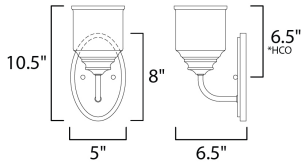

PRODUCT DESCRIPTION

A clean and simple frame features arms that gently bend to support Clear Seedy glass. You have a choice of Black for a traditional look or Satin Nickel for more of a transitional appeal. The 3 light version is very versatile for it converts from a semi flush to a hanging chandelier.