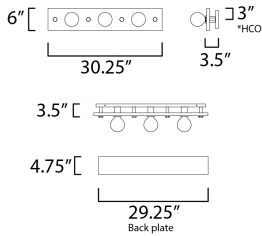

PRODUCT DESCRIPTION

Planks of natural wood are distressed by hand and finished in Weathered Wood with Antique Brass accents, to create a rustic reclaimed look. Lacquered raw metal hex nuts provide an additional decorative element. The overall design can be changed by your choice of bulb which makes the collection very versatile.