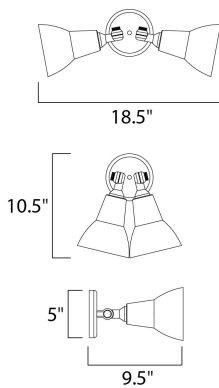

#### MEASUREMENTS

DIMENSION : 18.5" W x 10.5" H x 9.5" Ext  
 BACK PLATE : 5" W x 5" H x 3" HCO  
 HANGING WEIGHT : 1.9 lb