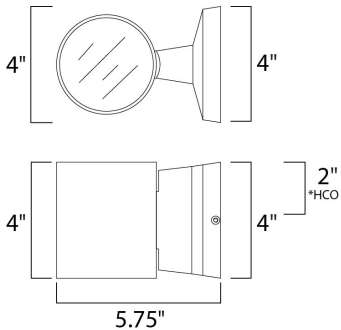

\*height from center of outlet to the top of the fixture

**MEASUREMENTS**

DIMENSION : 4" W x 4" H x 5.75" Ext  
 BACK PLATE : 4" W x 4" H x 2" HCO  
 HANGING WEIGHT : 2.2 lb

**LAMPING**

INPUT VOLTAGE : 120V  
 LUMENS : 630 Rated (296 Del.)  
 BULB : 2 x 4.5W LED PCB Integrated , 9W Total  
 BULB INCLUDED : (Integrated)  
 DIMMABLE : Triac CL  
 CRI : 80+ CRI  
 COLOR\_TEMP : 3000K  
 LIGHTING\_DIRECTION : Up/Down