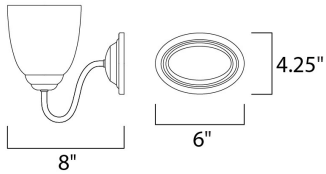

MEASUREMENTS

DIMENSION : 13.25" W x 8" H x 8" Ext
 BACK PLATE : 4.25" W x 6" H x 4.2" HCO
 HANGING WEIGHT : 2.87 lb

LAMPING

INPUT VOLTAGE : 120V
 LUMENS : 0 Rated
 BULB : 2 x 60W Incandescent E26 Medium , 120W Total
 BULB INCLUDED : (Not Included)
 DIMMABLE : Yes