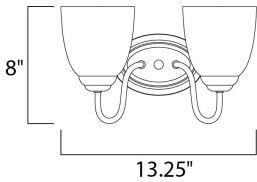

MEASUREMENTS

DIMENSION : 13.25" W x 8" H x 8" Ext
 BACK PLATE : 4.25" W x 6" H x 4.2" HCO
 HANGING WEIGHT : 2.87 lb

LAMPING

INPUT VOLTAGE : 120V
 LUMENS : 0 Rated
 BULB : 2 x 60W Incandescent E26 Medium , 120W Total
 BULB INCLUDED : (Not Included)
 DIMMABLE : Yes