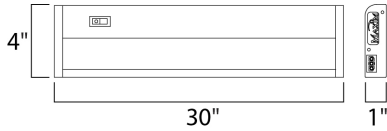

PRODUCT DESCRIPTION

The MX-L120-DL features the same low profile frame of the MX-L120DC and also full dimmability but with an increased lumen output. Featuring the new LG 5630 LED with closer spacing for better light distribution and lower operating temperatures for longer life. The hinged top gives access for easy installation with captured mounting screws and quick wire connectors.

MEASUREMENTS

DIMENSION : 30" L x 4" W x 1" H
 HANGING WEIGHT : 3.87 lb

LAMPING

INPUT VOLTAGE : 120V
 LUMENS : 882 Rated
 BULB : 1 x 15W LED PCB Integrated , 0W Total
 BULB INCLUDED : (Integrated)
 DIMMABLE : Triac CL
 CRI : 80+ CRI
 COLOR_TEMP : 3000K