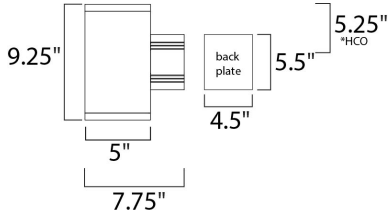

PRODUCT DESCRIPTION

Indirect exterior lighting not only provides illumination where you want it but also highlights the building structure for a beautiful architectural effect. Our collection of up and down lighting fixtures are available in both Architectural Bronze and Brushed Aluminum. They are also available in both Incandescent and LED. The fixtures are sealed with screw lenses that are water tight and allows, for the use of standard light bulbs.

MEASUREMENTS

- DIMENSION : 5" W x 9.25" H x 7.75" Ext
- BACK PLATE : 4.5" W x 5.5" H x 5.25" HCO
- HANGING WEIGHT : 3.99 lb

LAMPING

- INPUT VOLTAGE : 120V
- LUMENS : 0 Rated
- BULB : 1 x 75W Incandescent E26 Medium R30 , 75W Total
- BULB INCLUDED : (Not Included)
- DIMMABLE : Yes

FINISHES OPTION

- Architectural Bronze
- Brushed Aluminum

MATERIAL

Aluminum

RATINGS

cETLus
Wet Location
DARKSKY

ADDITIONAL

INSTALL UP/DOWN: All
OPERATING TEMPERATURE:
-20°C (-4°F), 40°C (104°F)

Always consult a qualified electrician before installing any lighting product.