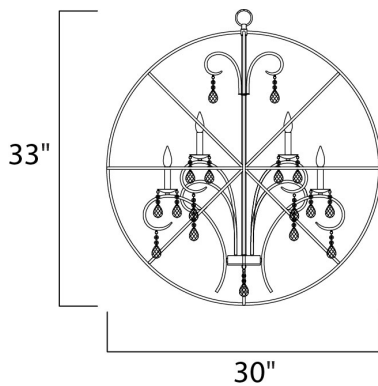

PRODUCT DESCRIPTION

A spherical frame of metal surround a simple line chandelier draped in crystal for a transitional style that fits any interior design. Orbit is available in 2 sizes and 2 finishes, Oil Rubbed Bronze with Cognac crystal and a combo finish of Anthracite and Polished Nickel with Clear crystal.

MEASUREMENTS

DIMENSION : 30" L x 30" W x 33" H
 MAX OAH : 69" OAH
 HANGING WEIGHT : 21.56 lb

LAMPING

INPUT VOLTAGE : 120V
 LUMENS : 0 Rated
 BULB : 9 x 60W Incandescent E12 Candelabra , 540W Total
 BULB INCLUDED : (Not Included)
 DIMMABLE : Yes

FINISHES OPTION

 Anthracite / Polished Nickel
 Oil Rubbed Bronze

MATERIAL

Steel, Crystal

RATINGS

cULus
 Dry Location

ADDITIONAL

ADJUSTABLE
 OPERATING TEMPERATURE:
 -20°C (-4°F), 40°C (104°F)