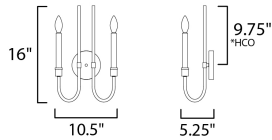

LAMPING

INPUT VOLTAGE : 120V
BULB : 2 x 60W Incandescent E12 Candelabra , 120W Total
BULB INCLUDED : (Not Included)
DIMMABLE : Y
LIGHTING_DIRECTION : Up