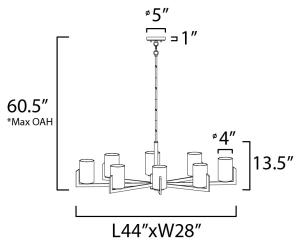

**ADDITIONAL**

ADJUSTABLE  
SLOPE: 70  
OPERATING TEMPERATURE:  
-20°C (-4°F), 40°C (104°F)

**MEASUREMENTS**

DIMENSION : 44" L x 28" W x 13.5" H  
 MAX OAH : 60.5" OAH  
 CANOPY : 5" W x 1" H x 5" L  
 HANGING WEIGHT : 14.33 lb

**LAMPING**

INPUT VOLTAGE : 120V  
 BULB : 8 x 60W Incandescent E26 Medium , 480W Total  
 BULB INCLUDED : (Not Included)

\*max overall height

Always consult a qualified electrician before installing any lighting product.