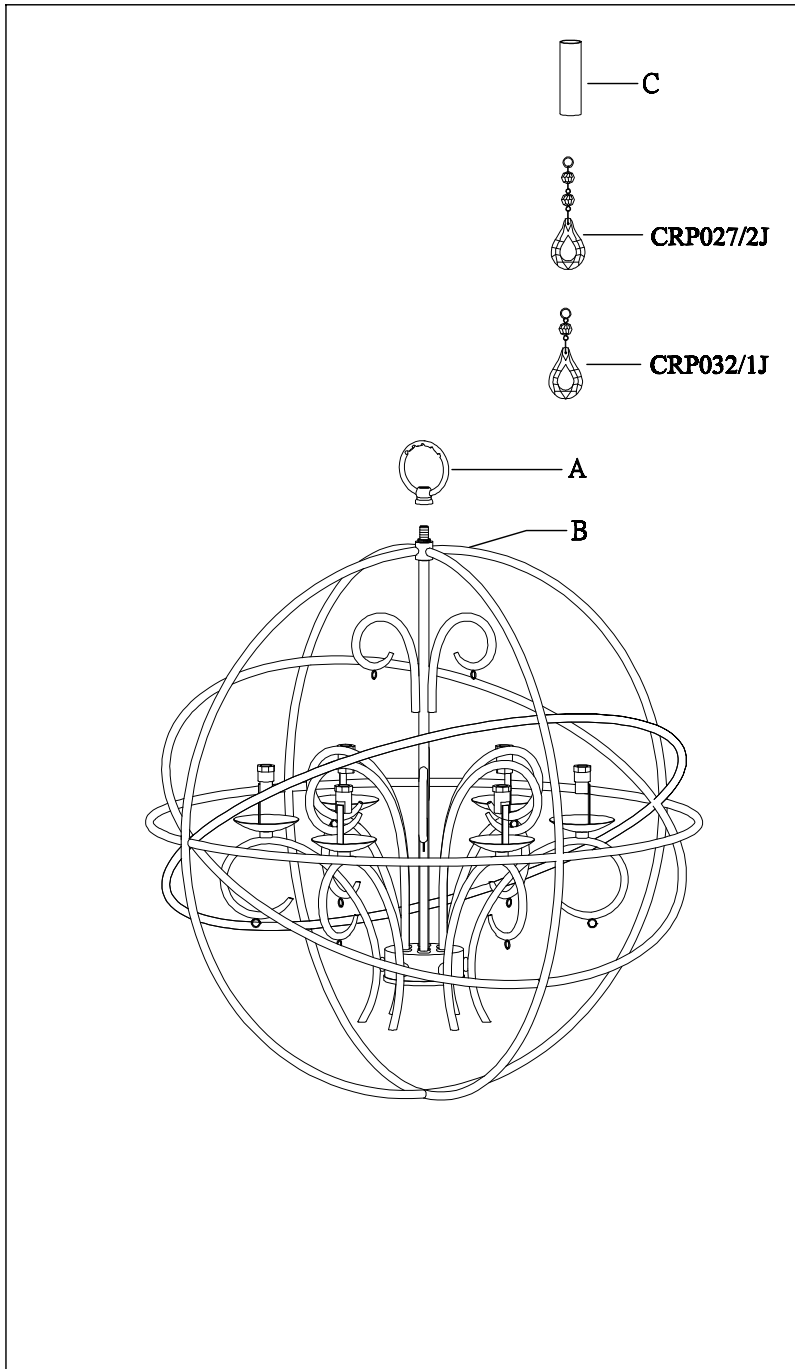

PRODUCT NAME: Orbit 6-light chandelier
ITEM NUMBER: 25144ARPN

Please consult your electrician for hanging fixture and wiring.

**Caution: Bulbs get very hot and may burn you.
Always make sure bulbs are off for a minimum of
10 minutes before handling**

Bulb(not included): 6-60 Watt Candelabra Base Bulb

**PRODUCTS ARE NOT INTENDED
FOR COMMERCIAL USE.**

**MADE IN CHINA
Page 1 of (2)**

IMPORTANT: Turn off the power at the main fuse or circuit breaker box before starting installation

Locate all hardware & components before discarding packaging

2.)

**Step.1: Wire fixture to wires in outlet box.
 Copper wire is for Ground.
 Install canopy to cross bar and tighten it by loop**

1.)

**Step.2: Hang the crystal (CRP027/2J /CRP032/1J) on the metal cup(B2)
 Put the tube(C) onto the metal cup(B2)
 Locked the loop(A) to the nipple(B1) till tighten**