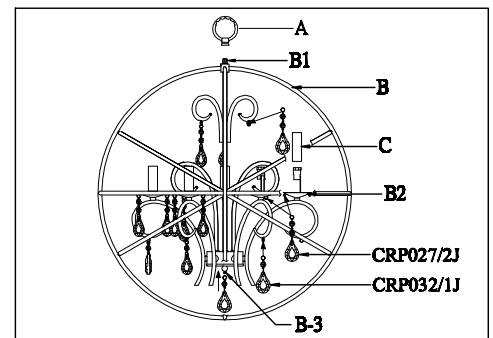

PRODUCT NAME: Orbit 6-light chandelier
ITEM NUMBER: 25144ARPN

Please consult your electrician for hanging fixture and wiring.

**Caution: Bulbs get very hot and may burn you.
Always make sure bulbs are off for a minimum of
10 minutes before handling**

Bulb(not included): 6-60 Watt Candelabra Base Bulb

**PRODUCTS ARE NOT INTENDED
FOR COMMERCIAL USE.**

**MADE IN CHINA
Page 1 of (2)**

IMPORTANT: Turn off the power at the main fuse or circuit breaker box before starting installation

Locate all hardware & components before discarding packaging

2.)

**Step.1: Wire fixture to wires in outlet box.
 Copper wire is for Ground.
 Install canopy to cross bar and tighten it by loop**

1.)

**Step.2: Hang the crystal (CRP027/2J /CRP032/1J) on the metal cup(B2)
 Put the tube(C) onto the metal cup(B2)
 Locked the loop(A) to the nipple(B1) till tighten**