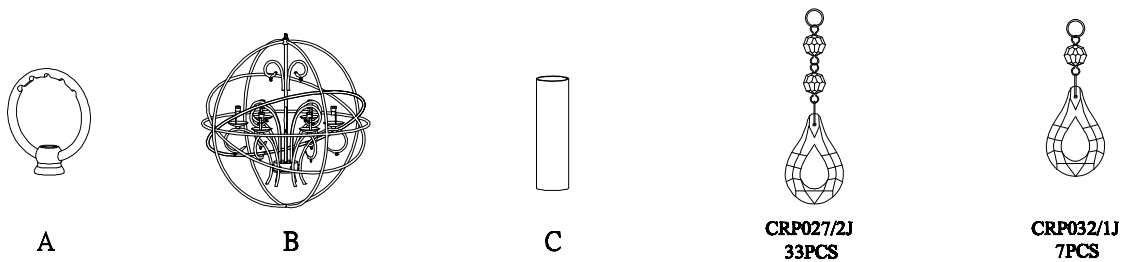

PRODUCT NAME: Orbit 6-light chandelier
ITEM NUMBER: 25144ARPN

Please consult your electrician for hanging fixture and wiring.

**Caution: Bulbs get very hot and may burn you.
Always make sure bulbs are off for a minimum of
10 minutes before handling**

Bulb(not included): 6-60 Watt Candelabra Base Bulb

**PRODUCTS ARE NOT INTENDED
FOR COMMERCIAL USE.**

**MADE IN CHINA
Page 1 of (2)**

IMPORTANT: Turn off the power at the main fuse or circuit breaker box before starting installation

Locate all hardware & components before discarding packaging

2.)

**Step.1: Wire fixture to wires in outlet box.
 Copper wire is for Ground.
 Install canopy to cross bar and tighten it by loop**

1.)

**Step.2: Hang the crystal (CRP027/2J /CRP032/1J) on the metal cup(B2)
 Put the tube(C) onto the metal cup(B2)
 Locked the loop(A) to the nipple(B1) till tighten**