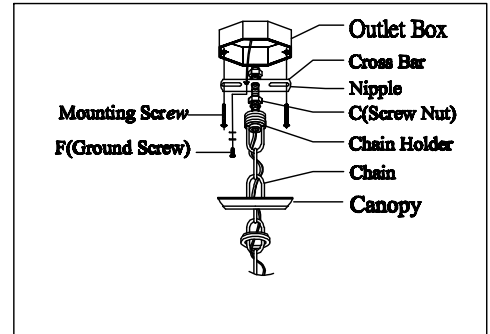

Bulb(not included): 6-60 Watt Candelabra Base Bulb

**PRODUCTS ARE NOT INTENDED
FOR COMMERCIAL USE.**

**MADE IN CHINA
Page 1 of (2)**

IMPORTANT: Turn off the power at the main fuse or circuit breaker box before starting installation

Locate all hardware & components before discarding packaging

2.)

**Step.1: Wire fixture to wires in outlet box.
 Copper wire is for Ground.
 Install canopy to cross bar and tighten it by loop**

1.)

**Step.2: Hang the crystal (CRP027/2J /CRP032/1J) on the metal cup(B2)
 Put the tube(C) onto the metal cup(B2)
 Locked the loop(A) to the nipple(B1) till tighten**