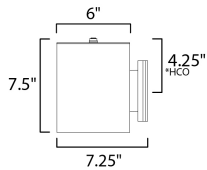

PRODUCT DESCRIPTION

Classic cylinder up and down lights provide directional light without glare. Available in 3 sizes with both incandescent and LED versions. Available in Architectural Bronze, Aluminum, or Black.