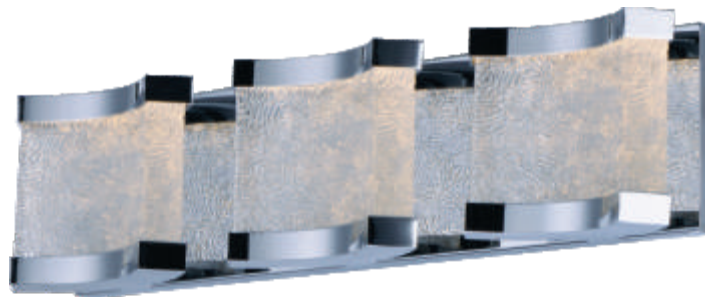

39683RRPC
Bath Vanity

B