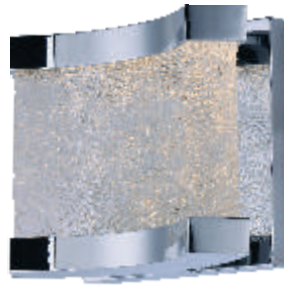

- Heavy Piastra-style Rolled glass
- Polished Chrome metal supports
- Dimmable with ELV dimmer

39681RRPC
Bath Vanity

A