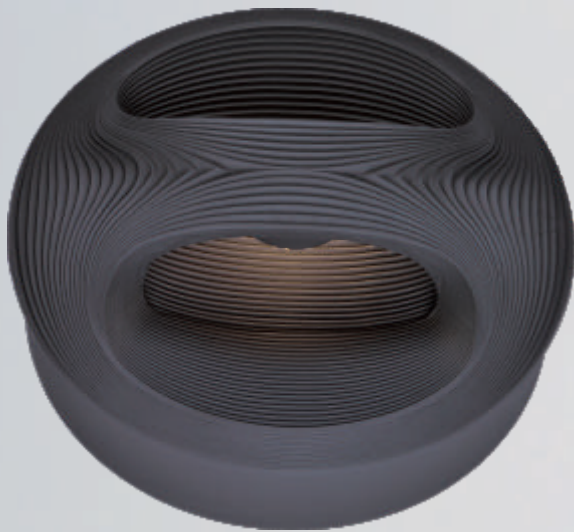

INFLUX

Suitable for both Indoor and Outdoor applications, the Influx series features a step detail that pulses out from the center of the Die Cast Aluminum structure. Bright rays of LED light create a shadow effect that is projected onto either the wall or ceiling, accentuating the lamp's unique form.

- Indoor and Outdoor applications
- Wall or Ceiling Mount
- Die Cast Aluminum
- Architectural Bronze or White finish
- 3000K Color Temperature, CRI 90

LED