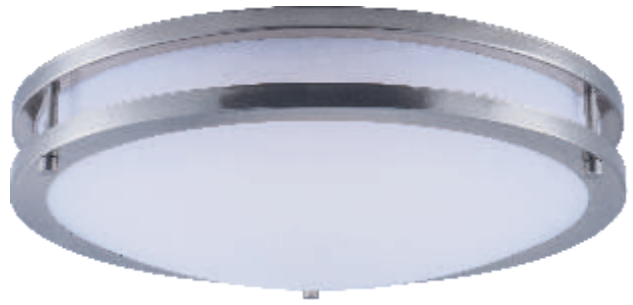

# LINEAR

LED EE

**85552WTSN** EE  
Flush Mount  
**A**

**85554WTSN** EE  
Flush Mount  
**B**

**55534WTSN** LED  
Wall Mount  
**C**

**55535WTSN** LED  
Wall Mount  
**D**

**55536WTSN** LED  
Wall Mount  
**E**