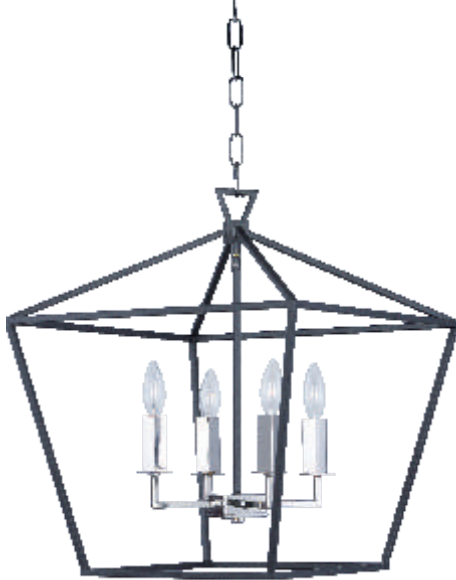

ABODE

- Open air frames in Black finish
- Light cluster in Polished Nickel
- Available in large scale pieces

25156TXBPN
Chandelier

A