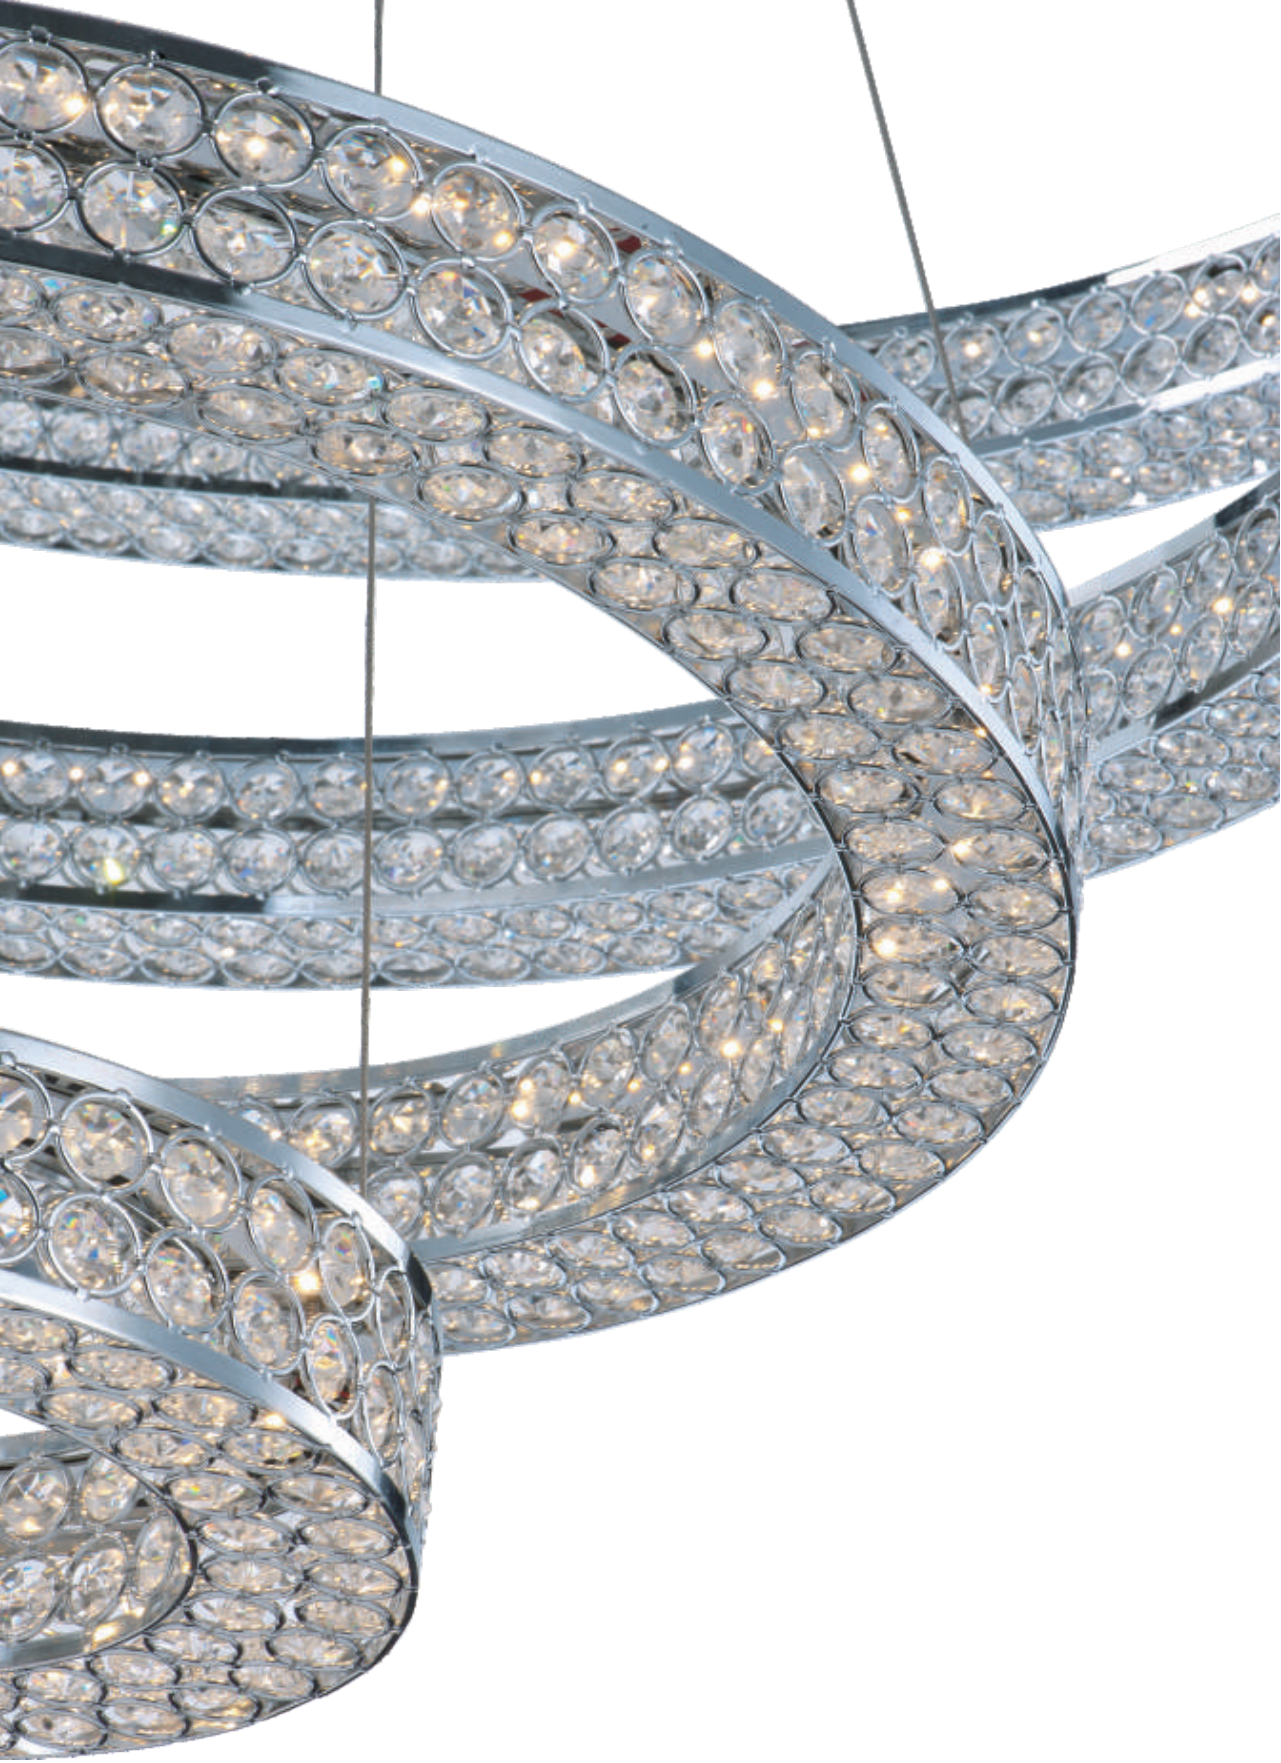

ETERNITY

Frames of metal rings encased with Beveled Crystal jewels are finished in Polished Chrome. Suspended by cables as if floating in air, these rings cast rainbows of light when illuminated by the integrated LED.