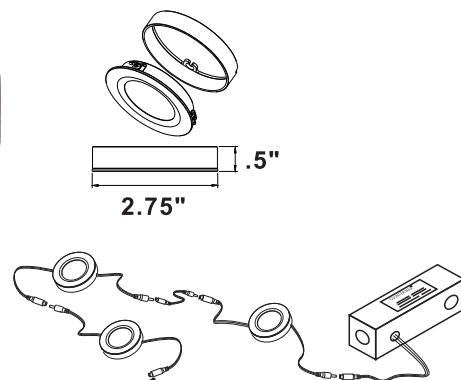

ITEM#	LAMPING	DIMENSION	LUMENS	Additional Info.
A 53860	2.3W LED 3000K (Integrated)	2.75"W x .5"H	220	

Finish: Brushed Aluminum (AL) Anodized Bronze (BRZ) White (WT)