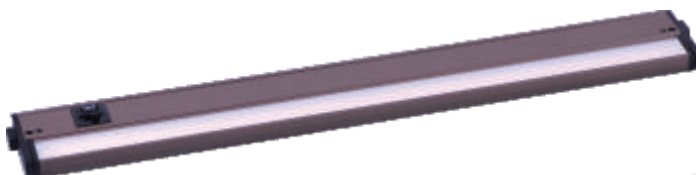

89995 BZ, SN, WT
LED Under Cabinet

C