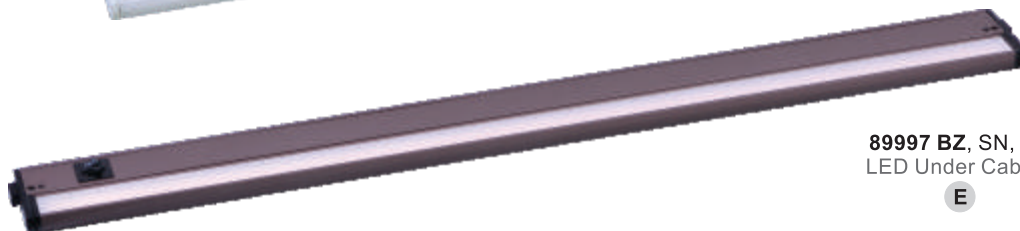

89996 BZ, SN, WT
LED Under Cabinet

89997 BZ, SN, WT
LED Under Cabinet

E

ITEM#	LAMPING	DIMENSION	CRI	LUMENS		Additional Info.
				Inti.	Del.	
A 89993	5W LED 2700-4000K (Incl.)	12"L x 3.5"W x 1"H	90	320	275	
B 89994	8W LED 2700-4000K (Incl.)	18"L x 3.5"W x 1"H	90	500	450	
C 89995	12W LED 2700-4000K (Incl.)	24"L x 3.5"W x 1"H	90	750	650	
D 89996	16W LED 2700-4000K (Incl.)	30"L x 3.5"W x 1"H	90	1000	900	
E 89997	20W LED 2700-4000K (Incl.)	36"L x 3.5"W x 1"H	90	1250	1100	

Finish: Bronze(BZ) Satin Nickel(SN) White glass(WT)