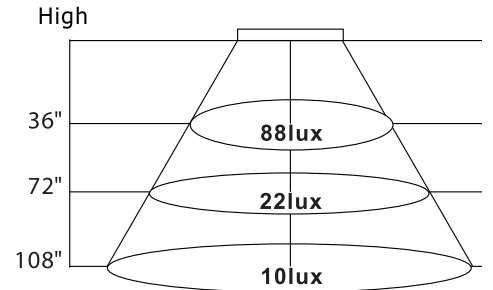

Brushed Aluminum  
53860AL

Recessed

Anodized Bronze  
53860BRZ

Surface

White  
53860WT

Two piece aluminum construction

3000K Warm White

Angular Displacement Degree