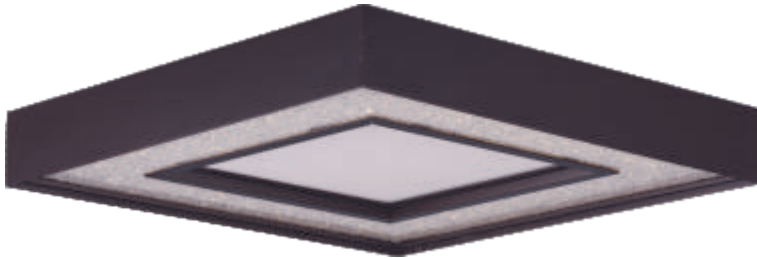

35043CRYBZ
Flush Mount

B

	ITEM#	LAMPING	DIMENSION	CRI	LUMENS	Additional Info.
A	35044	48W LED 3000K (Integrated)	23.5"W x 3.75"H	80	3360	
B	35043	24W LED 3000K (Integrated)	15.5"W x 3.75"H	80	1680	

Finish: Crystalline glass (CRY) Bronze (BZ)