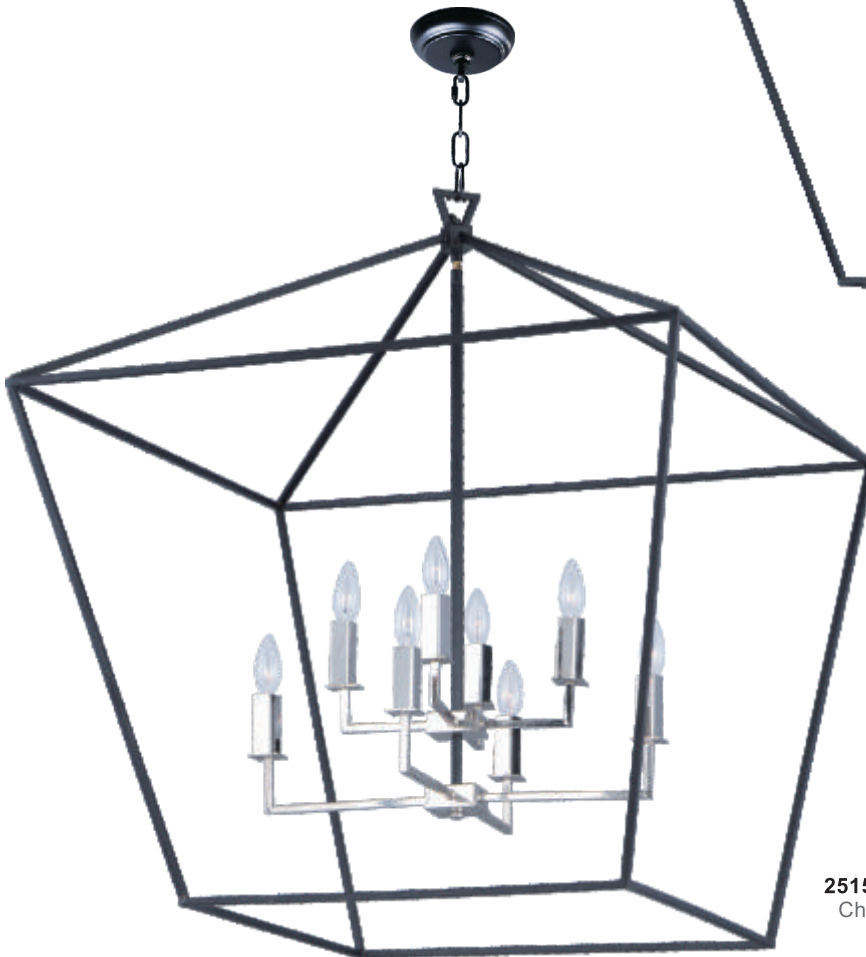

# ABODE

- Open air frames in Black finish
- Light cluster in Polished Nickel
- Available in large scale pieces

**25156TXBPN**  
Chandelier

**A**

**25155TXBPN**  
Chandelier

**B**

**25154TXBPN**  
Chandelier