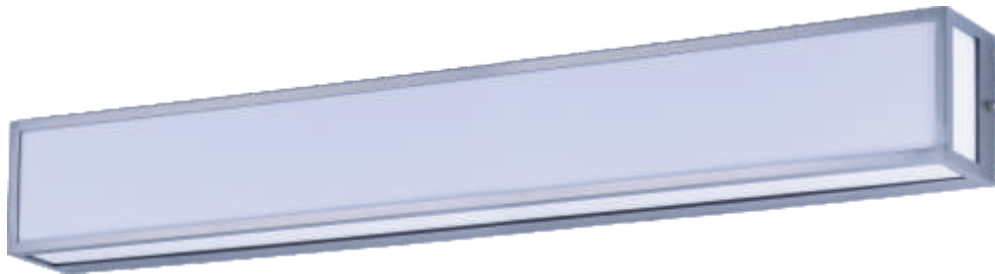

55584WTSN
Bath Vanity

B