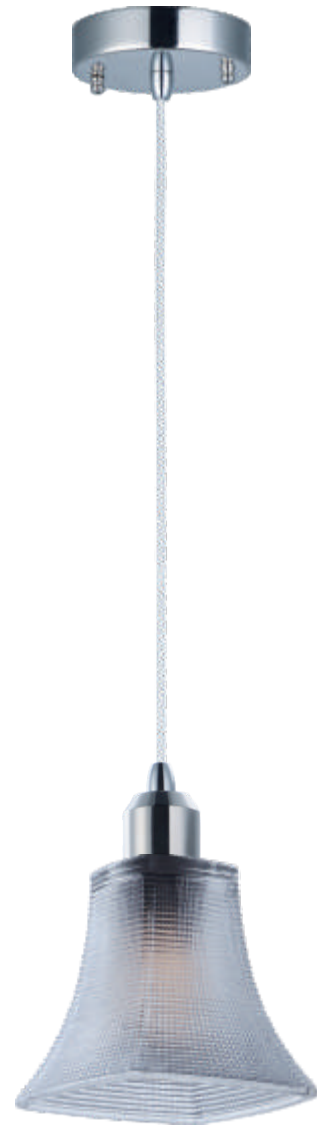

25190CLPN
Pendant
C

ITEM#	LAMPING	DIMENSION	CRI	LUMENS		Additional Info.
				INIT.	DEL.	
A 25194	1 x 8W LED 3000K (Integrated)	9.75"W x 7.25"H x 128.5"OAH	90	560	490	LED 120°
B 25191	1 x 8W LED 3000K (Integrated)	6.5"W x 7"H x 128.75"OAH	90	560	500	LED 120°
C 25190	1 x 8W LED 3000K (Integrated)	5.25"W x 7.5"H x 128.75"OAH	90	560	490	LED 120°

Finish: Clear glass (CL) Polished Nickle (PN)