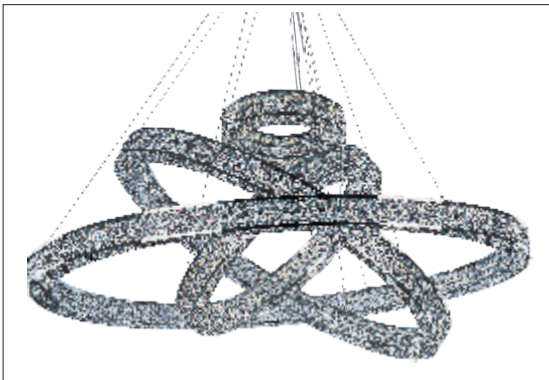

ITEM#	LAMPING	DIMENSION	CRI	LUMENS	Additional Info.
A	39778	48W LED 3000K (Integrated)	39.75"W x 2.25"H x 118"OAH	80	3360	

Finish: Beveled Crystal (BC) Polished Chrome (PC)