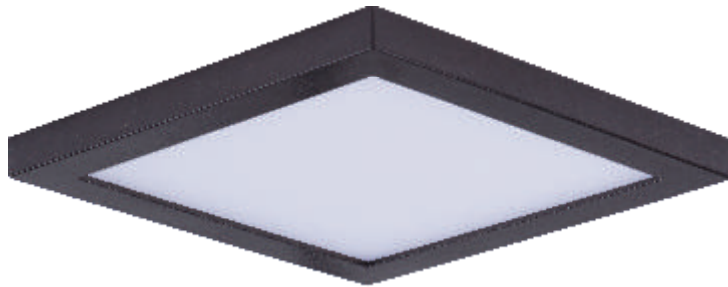

57722 WTBZ, WTSN, WTWT
Flush Mount

E