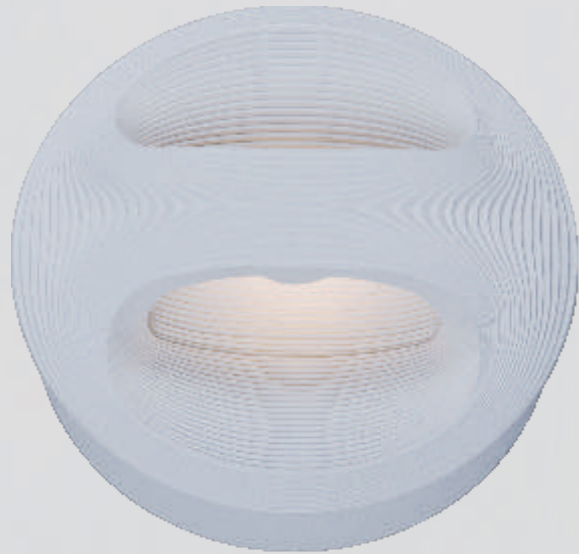

INFLUX

Suitable for both Indoor and Outdoor applications, the Influx series features a step detail that pulses out from the center of the Die Cast Aluminum structure. Bright rays of LED light create a shadow effect that is projected onto either the wall or ceiling, accentuating the lamp's unique form.

- Indoor and Outdoor applications
- Wall or Ceiling Mount
- Die Cast Aluminum
- Architectural Bronze or White finish
- 3000K Color Temperature, CRI 90

LED