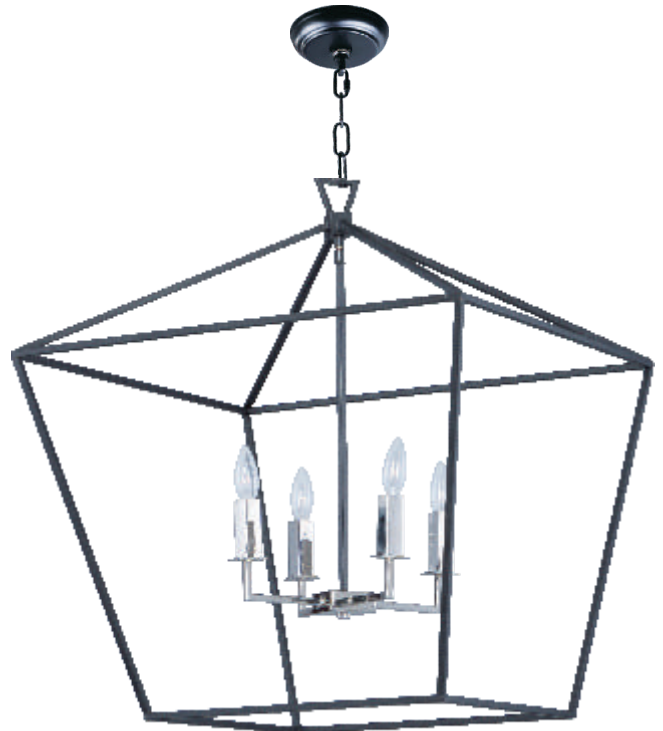

25155TXBPN
Chandelier

B