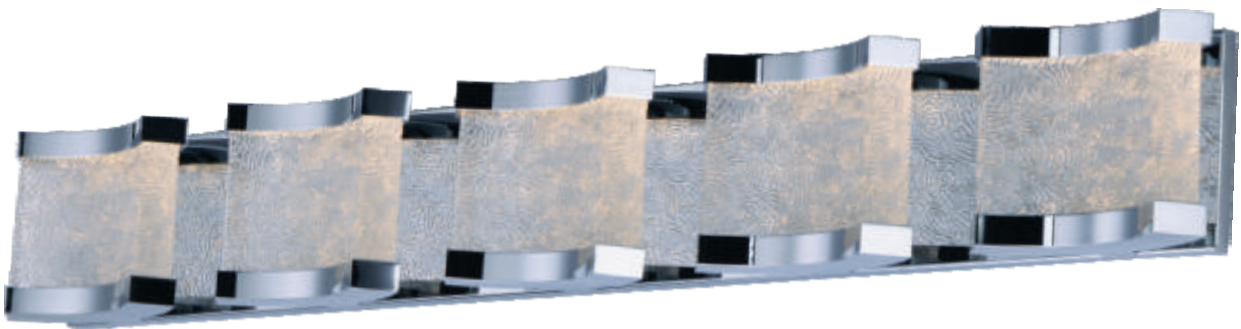

39685RRPC
Bath Vanity

C

	ITEM#	LAMPING	DIMENSION	CRI	LUMENS	Additional Info.
A	39681	2 x 5W LED 3000K (Integrated)	7"W x 5.5"H x 3.25"Ext.	90+	680	LED
B	39683	6 x 5W LED 3000K (Integrated)	24"W x 5.5"H x 3.25"Ext.	90+	2040	LED
C	39685	10 x 5W LED 3000K (Integrated)	41.25"W x 5.5"H x 3.25"Ext.	90+	3400	LED

Finish: Plastra Rolled glass (RR) Polished Chrome (PC)