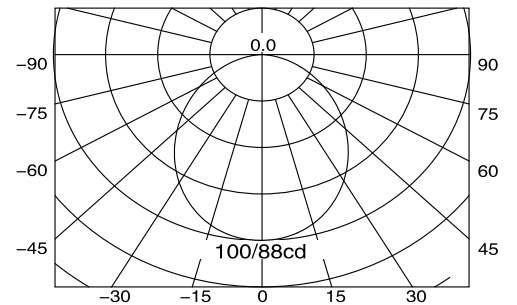

Angular Displacement Degree