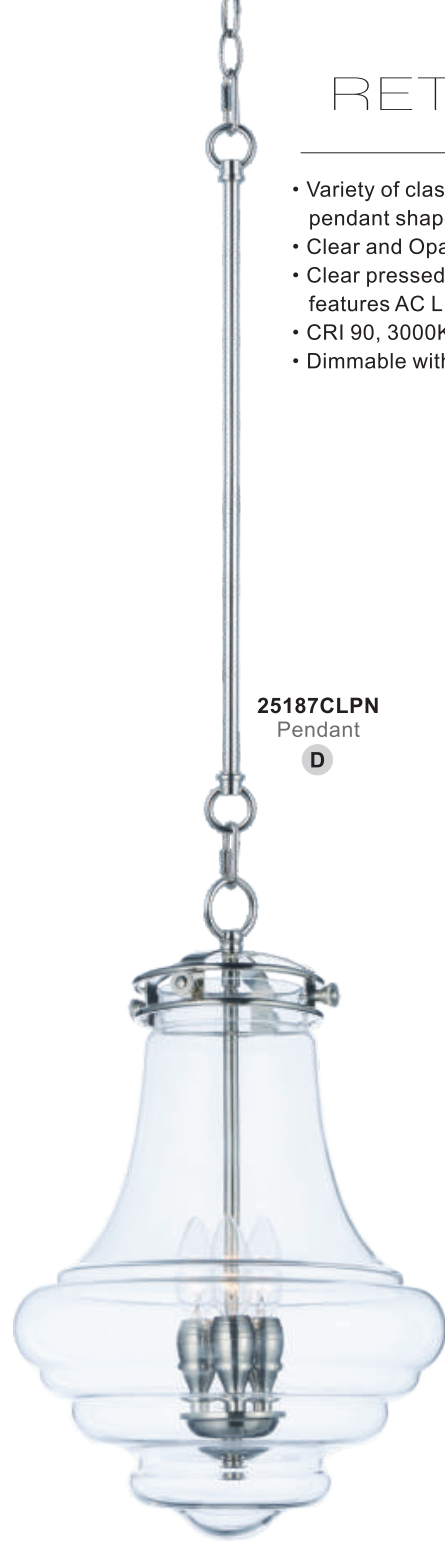

25187CLPN
Pendant
D

	ITEM#	LAMPING	DIMENSION	LUMENS	Additional Info.
C	25189	6 x 60W CA, Incan.	19"W x 29"H x 91.75"OAH	3600	Includes Two 9" Stems (STR04609PN-NK)
D	25187	3 x 60W CA, Incan.	13"W x 20"H x 83"OAH	1800	Includes Two 9" Stems (STR04609PN-NK)

Finish: Clear glass(CL) Polished Nickel(PN)