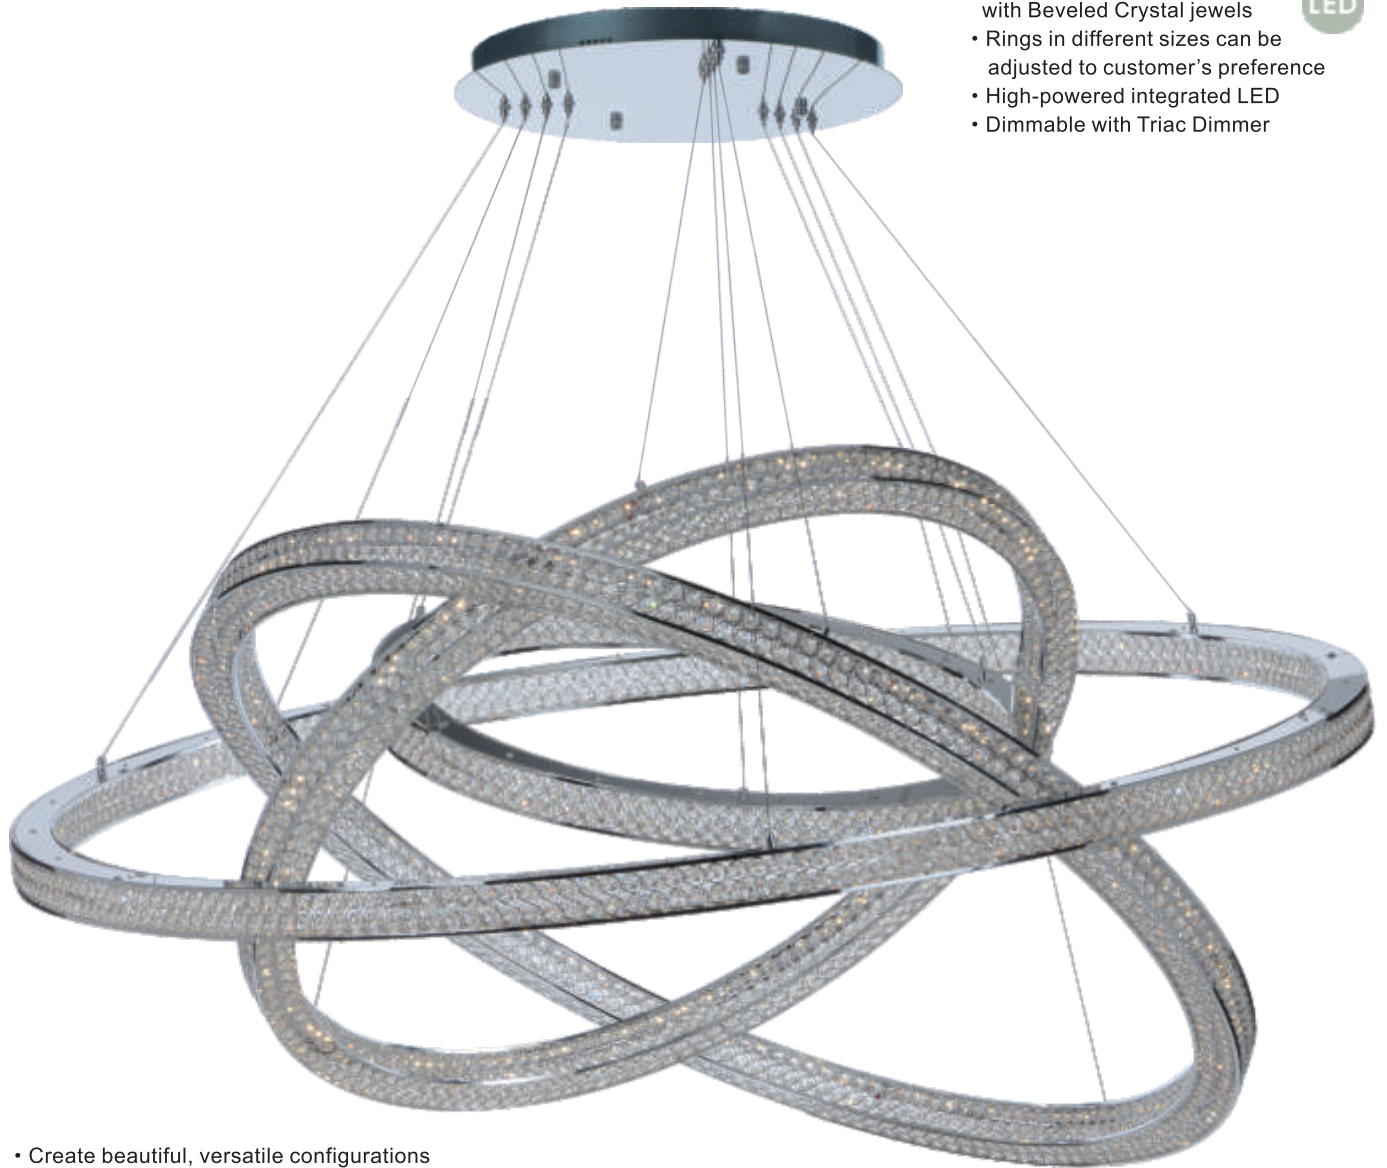

39779BCPC
Chandelier

ETERNITY

- Polished Chrome rings inset with Beveled Crystal jewels
- Rings in different sizes can be adjusted to customer's preference
- High-powered integrated LED
- Dimmable with Triac Dimmer

• Create beautiful, versatile configurations