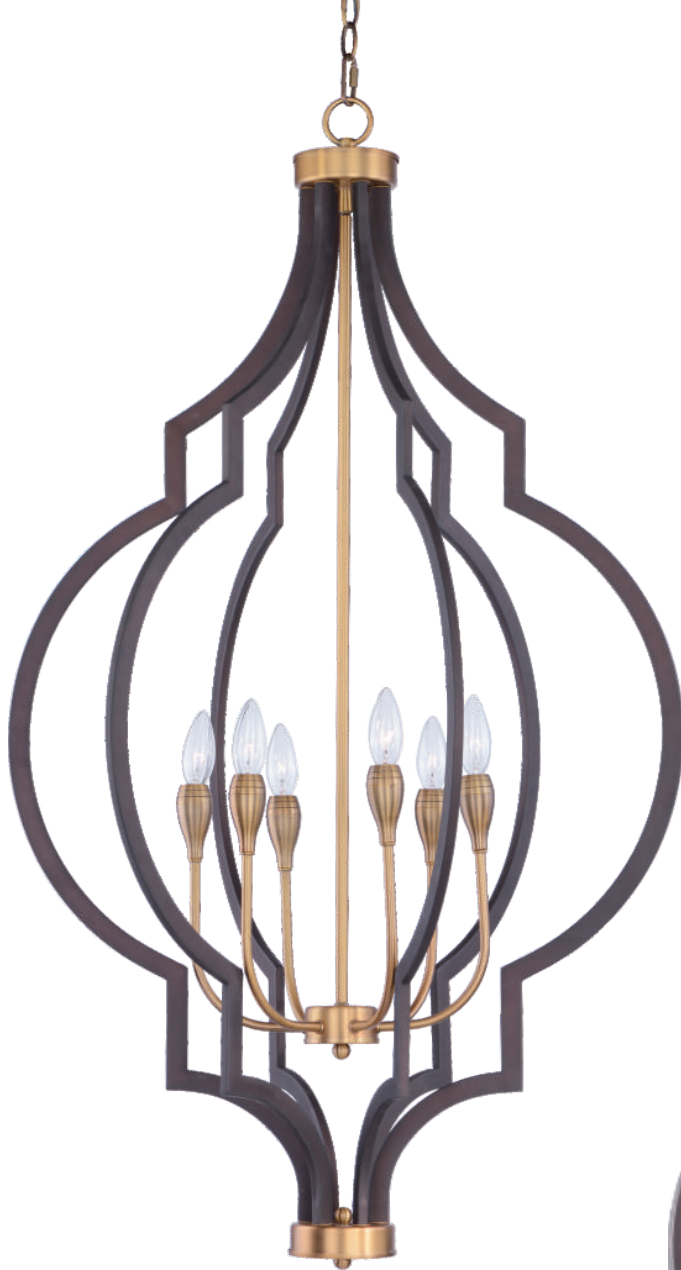

CREST

- Stately lanterns in classic forms
- Decorative cast sockets
- Oil Rubbed Bronze frame paired with Antique Brass cluster

20296OIAB
Chandelier
A