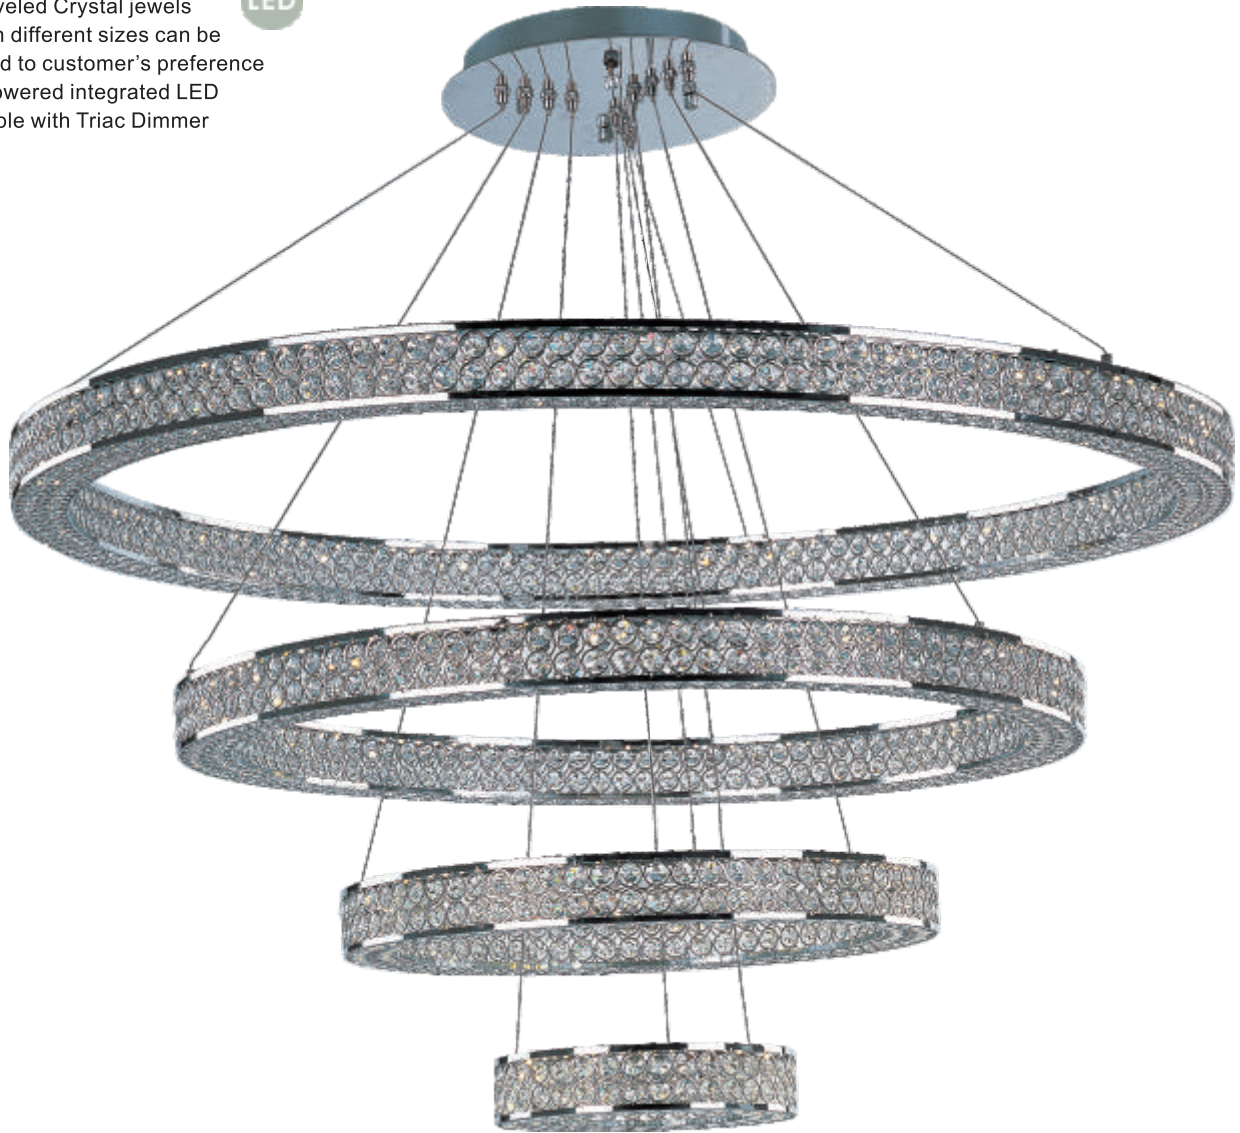

39778BCPC
Chandelier

ETERNITY

- Polished Chrome rings inset with Beveled Crystal jewels
- Rings in different sizes can be adjusted to customer's preference
- High-powered integrated LED
- Dimmable with Triac Dimmer

- Create beautiful, versatile configurations