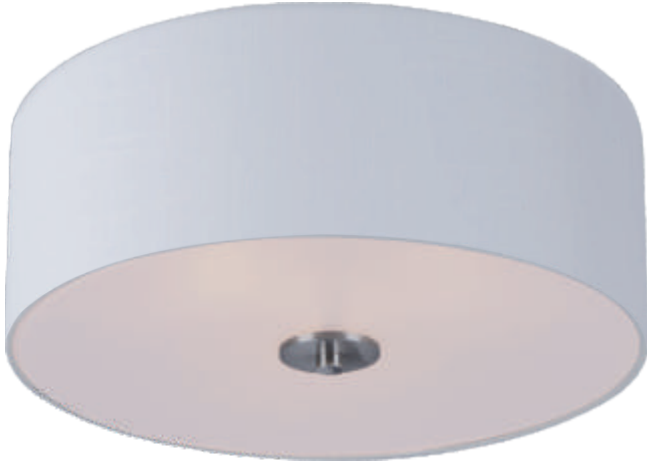

BONGO

- Available in Oil Rubbed Bronze with Oatmeal shade or Satin Nickel with White Linen shade.

10010 OMOI, WLSN
Flush mount

A