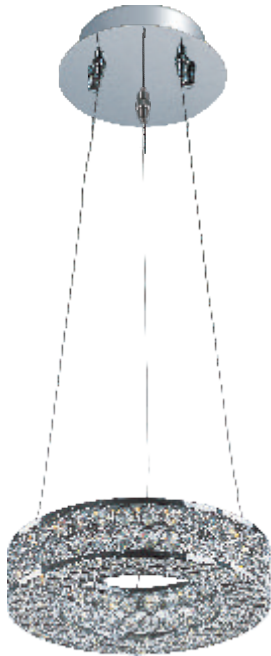

39771BCPC
Pendant
D