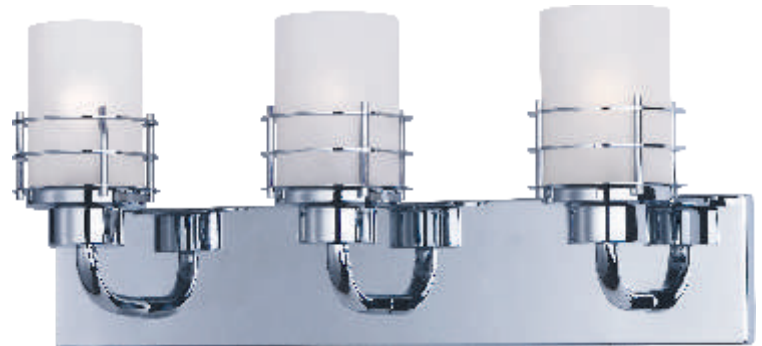

2133FTPC
Bath Vanity

C