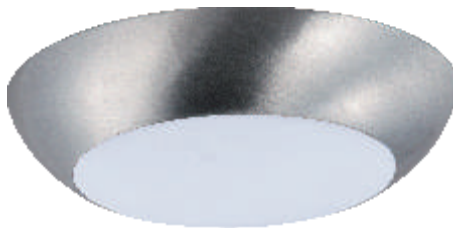

87610 WTBZ, WTSN, WTWT
Flush Mount
C