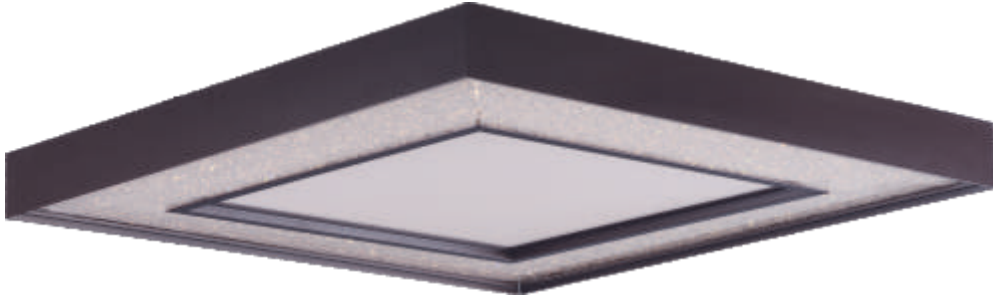

SPLENDOR

- Crystalline diffusers illuminated by high powered LED
- Dimmable with triac dimmer

35044CRYBZ
Flush Mount

A