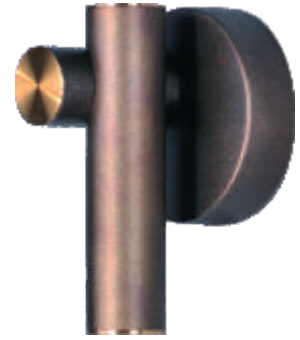

20821BZFAB
Wall Sconce
D