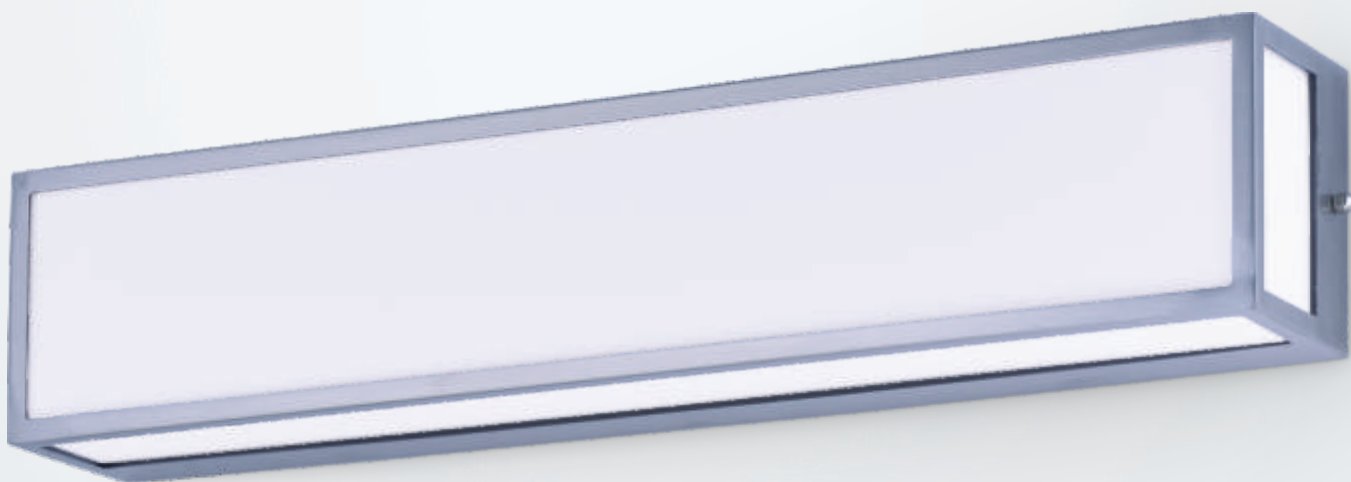

# VANITY

Crisp edges of stainless steel frame panes of etched acrylic that softly diffuse and conceal LED luminaries in a sleek, simple design.