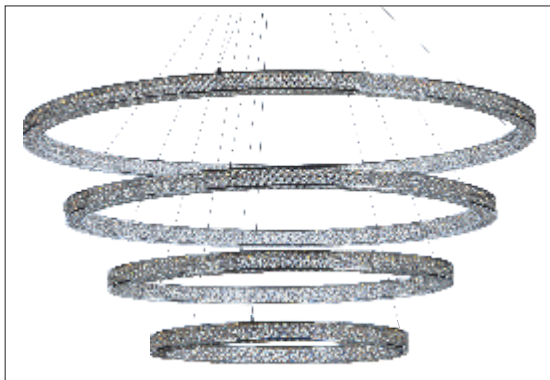

# KINETIC

Contemporary Industrial design is met with the Kinetic series transforming mechanical parts into beautiful metal components finished in Dark Satin Nickel. Wire cord is run along a truss like structure separated by transformer-like castings. Large Clear glass globes are suspended from brackets with recessed LED illumination coming from decorative heat sinks.

Finish: Clear glass (CL) Dark Satin Nickel (DSN)

**39699CLDSN**  
Pendant

**C**

**39691CLDSN**  
Mini Pendant

**D**

**39692CLDSN**  
Wall Sconce

**E**

ITEM#	LAMPING	DIMENSION	CRI	LUMENS	Additional Info.
<b>C</b> 39699	1 x 6W LED 3000K (Incl.)	13.75"W x 21.5"H x 66"OAH	90	800	Includes One 6" Stem (STR06206DSN-SM) Includes Three 12" Stems (STR06212DSN-SM)   
<b>D</b> 39691	1 x 6W LED 3000K (Incl.)	6"W x 9.75"H x 55"OAH	90	420	Includes One 6" Stem (STR04506DSN-SM) Includes Three 12" Stems (STR04512DSN-SM)   
<b>E</b> 39692	1 x 6W LED 3000K (Incl.)	6"W x 12.75"H x 8"Ext.	90	420	 

# ETERNITY

Frames of metal rings encased with Beveled Crystal jewels are finished in Polished Chrome. Suspended by cables as if floating in air, these rings cast rainbows of light when illuminated by the integrated LED.

# ETERNITY

- Polished Chrome rings inset with Beveled Crystal jewels
- Rings in different sizes can be adjusted to customer's preference
- High-powered integrated LED
- Dimmable with Triac Dimmer

• Create beautiful, versatile configurations