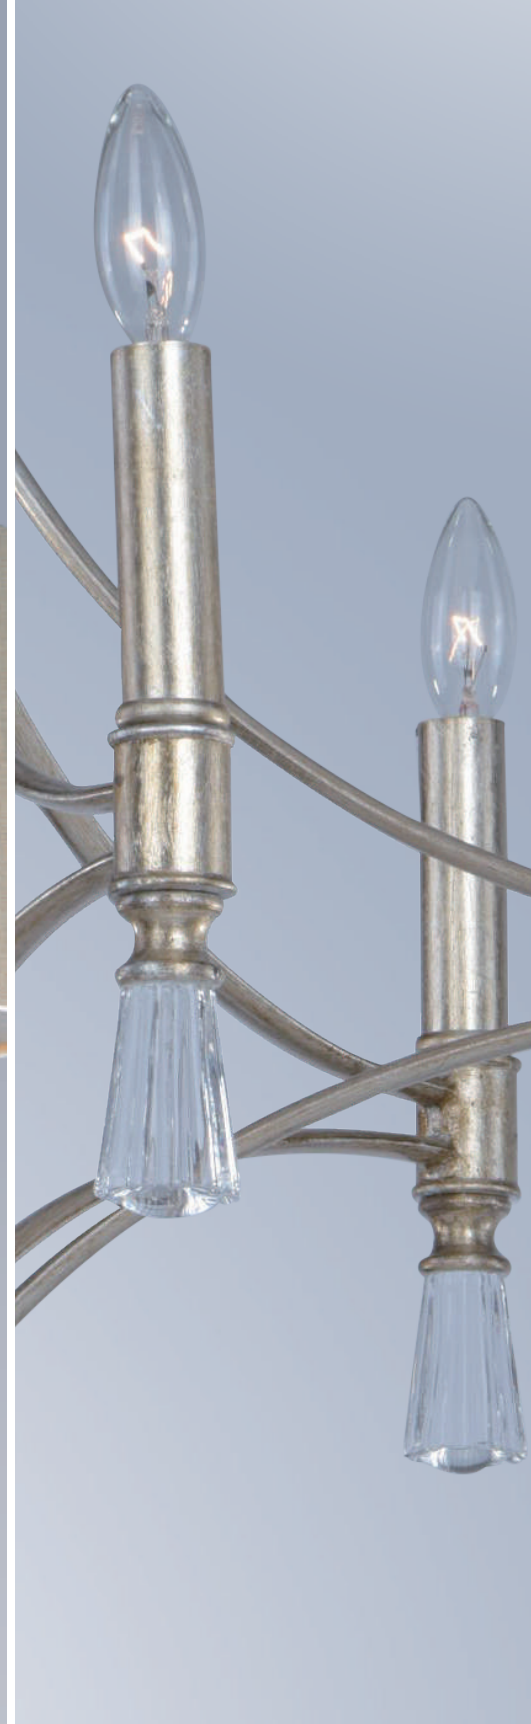

REGAL

Sweeping arms from above and below create a graceful and elegant frame finished in our beautiful Silver Gold leaf. Clear crystal glass fonts add class to this upscale design. Optional Golden Sheen shades take the design to an even higher level.