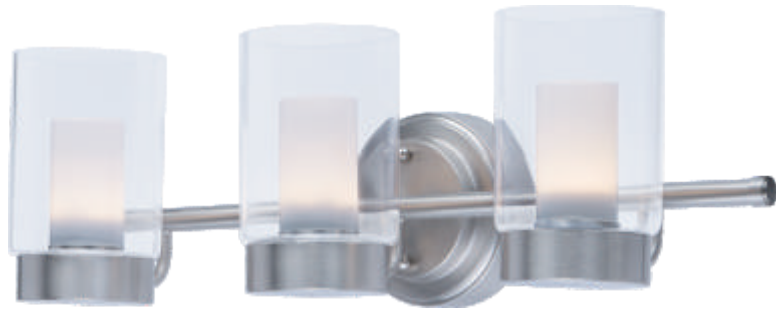

30263CLFTSN
Bath Vanity

E

ITEM#	LAMPING	DIMENSION	CRI	LUMENS		Additional Info.
				INIT.	DEL.	
C 30261	1 x 8W LED 3000K (Integrated)	5"W x 6.75"H x 7.75"Ext.	90	750	580	LED
D 30262	2 x 7.5W LED 3000K (Integrated)	14.25"W x 6.75"H x 7.75"Ext.	90	1300	1100	LED
E 30263	3 x 7.5W LED 3000K (Integrated)	22"W x 6.75"H x 7.75"Ext.	90	2100	1700	LED

Finish: Clear glass(CL) Frosted glass(FT) Satin Nickel(SN)