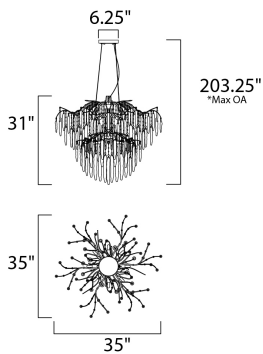

PRODUCT DESCRIPTION

Metal is formed in a branch-like design and finished in a rich Silver Gold. Handmade pendants of Piastra like Ice glass are draped from the frame to complete this designer look.

FINISHES OPTION

 Silver Gold

GLASS

Ice IC

MATERIAL

Steel, Glass

RATINGS

cETLus
Dry Location

ADDITIONAL

OPERATING TEMPERATURE:
-20°C (-4°F), 40°C (104°F)

MEASUREMENTS

DIMENSION : 35" L x 35" W x 31" H
 MAX OAH : 203.25" OAH
 CANOPY : 6.25" W x 1" H x 6.25" L
 HANGING WEIGHT : 42.13 lb

LAMPING

LUMENS : 5,880 Rated
 BULB : 12 x 40W Xenon G9 , 480W Total
 BULB INCLUDED : (Included)
 DIMMABLE : Yes