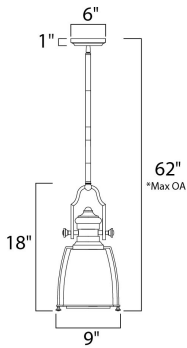

*max overall height

MEASUREMENTS

- DIMENSION : 9" L x 9" W x 18" H
- MAX OAH : 62" OAH
- CANOPY : 6" W x 1" H x 6" L
- HANGING WEIGHT : 6.6 lb

LAMPING

- INPUT VOLTAGE : 120V
- LUMENS : 0 Rated
- BULB : 1 x 60W Incandescent E26 Medium , 60W Total
- BULB INCLUDED : (Not Included)
- DIMMABLE : Yes