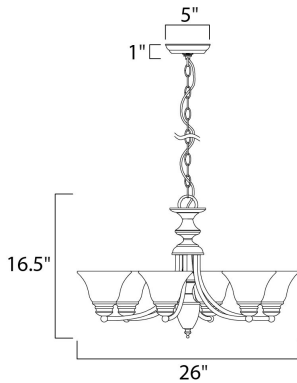

**MEASUREMENTS**

DIMENSION : 26" L x 26" W x 16.5" H  
 HANGING WEIGHT : 10.58 lb

**LAMPING**

INPUT VOLTAGE : 120V  
 LUMENS : 0 Rated  
 BULB : 6 x 60W Incandescent E26 Medium , 360W Total  
 BULB INCLUDED : (Not Included)  
 DIMMABLE : Yes