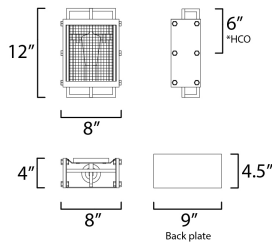

PRODUCT DESCRIPTION

Combining wood panels finished in Barnwood with mesh and metal finished in Weathered Zinc creates a rustic look appropriate for today's interiors. Bolt head accents complete the look and add an industrial element to this collection which works well in Modern Farmhouse design.

MEASUREMENTS

DIMENSION : 8" L x 8" W x 12" H x 4" Ext
MAX OAH : 4.5" W x 9" H
HANGING WEIGHT : 5.1 lb

LAMPING

INPUT VOLTAGE : 120V
BULB : 1 x 60W Incandescent E26 Medium , 60W Total
BULB INCLUDED : (Not Included)
LIGHTING_DIRECTION : Down

FINISHES OPTION

Barn Wood / Weathered Zinc

MATERIAL

Wood, Steel

RATINGS

cULus
Dry Location
ADA

ADDITIONAL

INSTALL UP/DOWN: Down
OPERATING TEMPERATURE:
-20°C (-4°F), 40°C (104°F)

Always consult a qualified electrician before installing any lighting product.