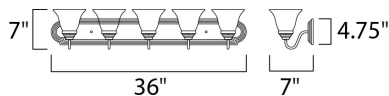

**MEASUREMENTS**

DIMENSION : 36" W x 7" H x 8" Ext  
 BACK PLATE : 36" W x 4.75" H x 4.07" HCO  
 HANGING WEIGHT : 8.6 lb

**LAMPING**

INPUT VOLTAGE : 120V  
 LUMENS : 0 Rated  
 BULB : 5 x 60W Incandescent E26 Medium , 300W Total  
 BULB INCLUDED : (Not Included)  
 DIMMABLE : Yes