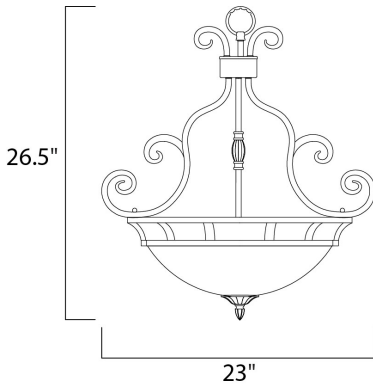

PRODUCT DESCRIPTION

This decorative classic in Oil Rubbed Bronze finish is both dramatic and subtle, with or without shades.

MEASUREMENTS

DIMENSION : 23" L x 23" W x 26.5" H
 HANGING WEIGHT : 13.62 lb

LAMPING