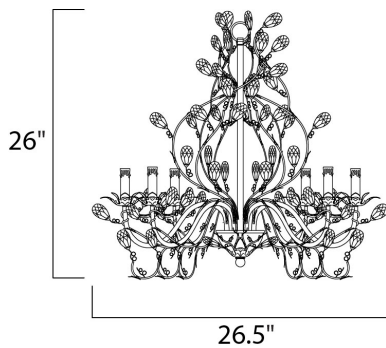

**MEASUREMENTS**

DIMENSION : 26.5" L x 26.5" W x 28.5" H  
 HANGING WEIGHT : 15.18 lb

**LAMPING**

INPUT VOLTAGE : 120V  
 LUMENS : 0 Rated  
 BULB : 6 x 60W Incandescent E12 Candelabra , 360W Total  
 BULB INCLUDED : (Not Included)  
 DIMMABLE : Yes

**FINISHES OPTION**

- Etruscan Gold
- Oil Rubbed Bronze

**MATERIAL**

Steel

**RATINGS**

cULus  
 Dry Location

**ADDITIONAL**

RATED LIFE 1500 Hours  
 OPERATING TEMPERATURE:  
 -20°C (-4°F), 40°C (104°F)