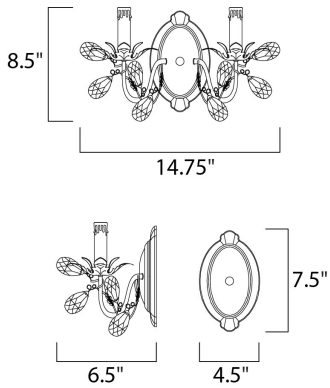

MEASUREMENTS

DIMENSION : 12" W x 9.5" H x 6.5" Ext
 MAX OAH : 4.5" W x 7.5" H
 HANGING WEIGHT : 1.81 lb

LAMPING

INPUT VOLTAGE : 120V
 LUMENS : 0 Rated
 BULB : 2 x 60W Incandescent E12 Candelabra , 120W Total
 BULB INCLUDED : (Not Included)
 DIMMABLE : Yes
 LIGHTING_DIRECTION : Up