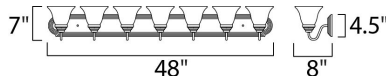

MEASUREMENTS

DIMENSION : 48" W x 7" H x 8" Ext
 BACK PLATE : 48.17" W x 4.56" H x 4.07" HCO
 HANGING WEIGHT : 11.9 lb

LAMPING

INPUT VOLTAGE : 120V
 LUMENS : 0 Rated
 BULB : 7 x 60W Incandescent E26 Medium , 420W Total
 BULB INCLUDED : (Not Included)
 DIMMABLE : Yes