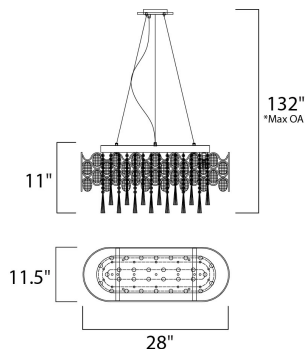

*max overall height

MEASUREMENTS

DIMENSION : 28" L x 11.5" W x 11" H
 MAX OAH : 137.8" OAH
 CANOPY : 5.5" W x 1" H x 10" L
 HANGING WEIGHT : 29.7 lb

LAMPING

INPUT VOLTAGE : 120V
 LUMENS : 4,560 Rated
 BULB : 19 x 25W Xenon G9 , 475W Total
 BULB INCLUDED : (Included)
 DIMMABLE : Yes
 COLOR_TEMP : 2900K