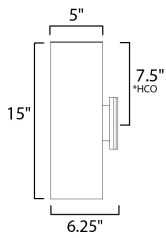

PRODUCT DESCRIPTION

Classic cylinder up and down lights provide directional light without glare. Available in 3 sizes with both incandescent and LED versions. Available in Architectural Bronze, Aluminum, or Black.