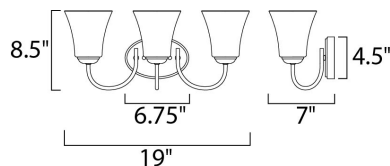

MEASUREMENTS

DIMENSION : 19" W x 8.5" H x 7" Ext
 BACK PLATE : 6.75" W x 4.5" H
 HANGING WEIGHT : 3.74 lb

LAMPING

INPUT VOLTAGE : 120V
 LUMENS : 0 Rated
 BULB : 3 x 60W Incandescent E26 Medium , 180W Total
 BULB INCLUDED : (Not Included)
 DIMMABLE : Yes