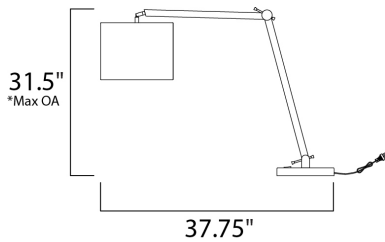

*max overall height

MEASUREMENTS

DIMENSION : 46" L x 11" W x 19" H
 MAX OAH : 31.5" OAH x 8.63" W
 HANGING WEIGHT : 18.96 lb

LAMPING

INPUT VOLTAGE : 120V
 LUMENS : 1,120 Rated
 BULB : 1 x 16W LED E26 Medium , 16W Total
 BULB INCLUDED : (Included)
 DIMMABLE : Electronic Low Voltage (ELV)
 CRI : 90+ CRI
 COLOR_TEMP : 3000K