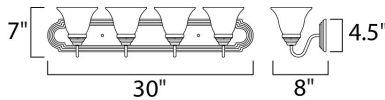

**MEASUREMENTS**

DIMENSION : 30" W x 7" H x 8" Ext  
 BACK PLATE : 26.38" W x 4.38" H x 4.07" HCO  
 HANGING WEIGHT : 6.84 lb

**LAMPING**

INPUT VOLTAGE : 120V  
 LUMENS : 0 Rated  
 BULB : 4 x 60W Incandescent E26 Medium , 240W Total  
 BULB INCLUDED : (Not Included)  
 DIMMABLE : Yes