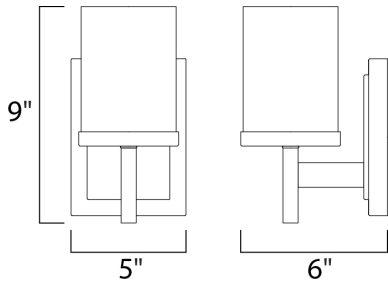

**PRODUCT DESCRIPTION**

Square glass shades ride upon a rectangular bar to create geometry at its best. Available in Polished Chrome with Satin White glass and Satin Nickel and white Linen glass.

**MEASUREMENTS**

DIMENSION : 5" W x 9" H x 6" Ext  
 BACK PLATE : 4.75" W x 6.5" H x 5.5" HCO  
 HANGING WEIGHT : 2.16 lb

**LAMPING**

INPUT VOLTAGE : 120V  
 LUMENS : 0 Rated  
 BULB : 1 x 60W Incandescent E26 Medium , 60W Total  
 BULB INCLUDED : (Not Included)  
 DIMMABLE : Yes