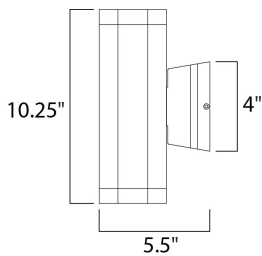

FINISHES OPTION

-  Architectural Bronze
-  Brushed Aluminum

MATERIAL

Die Cast Aluminum

RATINGS

cETLus
Wet Location
For Outdoor

ADDITIONAL

INSTALL UP/DOWN: All
OPERATING TEMPERATURE:
-20°C (-4°F), 40°C (104°F)

MEASUREMENTS

DIMENSION : 3.5" W x 10.25" H x 6" Ext
BACK PLATE : 4.75" W x 2.5" H x 5.25" HCO
HANGING WEIGHT : 3.53 lb

LAMPING

INPUT VOLTAGE : 120V
LUMENS : 840 Rated
BULB : 2 x 6W LED PCB Integrated , 12W Total
BULB INCLUDED : (Integrated)
DIMMABLE : No
CRI : 80+ CRI
COLOR_TEMP : 3000K
LIGHTING_DIRECTION : Up/Down