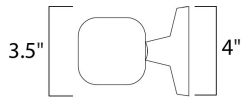

FINISHES OPTION

-  Architectural Bronze
-  Brushed Aluminum

MATERIAL

Die Cast Aluminum

RATINGS

cETLus
Wet Location
For Outdoor

ADDITIONAL

INSTALL UP/DOWN: All
OPERATING TEMPERATURE:
-20°C (-4°F), 40°C (104°F)

MEASUREMENTS

DIMENSION : 3.5" W x 10.25" H x 6" Ext
BACK PLATE : 4.75" W x 2.5" H x 5.25" HCO
HANGING WEIGHT : 3.53 lb

LAMPING

INPUT VOLTAGE : 120V
LUMENS : 840 Rated
BULB : 2 x 6W LED PCB Integrated , 12W Total
BULB INCLUDED : (Integrated)
DIMMABLE : No
CRI : 80+ CRI
COLOR_TEMP : 3000K
LIGHTING_DIRECTION : Up/Down