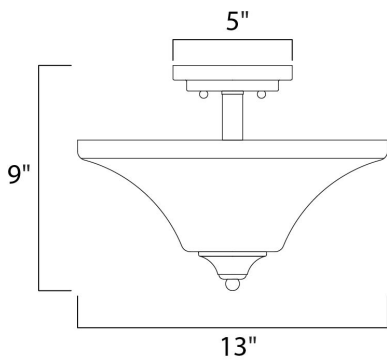

MEASUREMENTS

DIMENSION : 13" L x 13" W x 9" H
 CANOPY : 5" W x 1" H
 HANGING WEIGHT : 5.84 lb

LAMPING

INPUT VOLTAGE : 120V
 LUMENS : 0 Rated
 BULB : 2 x 60W Incandescent E26 Medium , 120W Total
 BULB INCLUDED : (Not Included)
 DIMMABLE : Yes