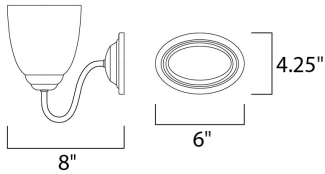

**MEASUREMENTS**

DIMENSION : 13.25" W x 8" H x 8" Ext  
 BACK PLATE : 4.2" HCO  
 HANGING WEIGHT : 2.87 lb

**LAMPING**

INPUT VOLTAGE : 120V  
 LUMENS : 0 Rated  
 BULB : 2 x 60W Incandescent E26 Medium , 120W Total  
 BULB INCLUDED : (Not Included)  
 DIMMABLE : Yes