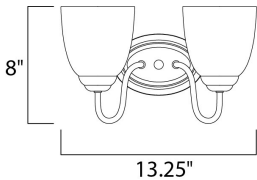

**MEASUREMENTS**

DIMENSION : 13.25" W x 8" H x 8" Ext  
 BACK PLATE : 4.2" HCO  
 HANGING WEIGHT : 2.87 lb

**LAMPING**

INPUT VOLTAGE : 120V  
 LUMENS : 0 Rated  
 BULB : 2 x 60W Incandescent E26 Medium , 120W Total  
 BULB INCLUDED : (Not Included)  
 DIMMABLE : Yes