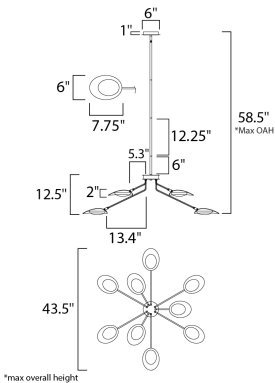

FINISHES OPTION

 Black / Satin Brass

MATERIAL

Aluminum, Acrylic

RATINGS

cETLus
Dry Location

ADDITIONAL

ADJUSTABLE
SLOPE: 90
RATED LIFE 35000 Hours
OPERATING TEMPERATURE:
-20°C (-4°F), 40°C (104°F)

MEASUREMENTS

DIMENSION : 43.25" L x 43.25" W x 12.5" H
MAX OAH : 58.5" OAH
CANOPY : 6" W x 1" H x 6" L
HANGING WEIGHT : 16.5 lb

LAMPING

INPUT VOLTAGE : 120V
LUMENS : 4,680 Rated (4,095 Del.)
BULB : 9 x 6.5W LED AC Integrated , 58W Total
BULB INCLUDED : (Integrated)
DIMMABLE : Triac CL
CRI : 80 CRI
COLOR_TEMP : 3000K