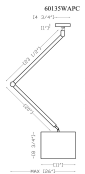

MEASUREMENTS

DIMENSION : 26" L x 11" W x 24.5" H
 MAX OAH : 56.25" OAH
 HANGING WEIGHT : 4.85 lb

LAMPING

INPUT VOLTAGE : 120V
 LUMENS : 1,120 Rated
 BULB : 1 x 16W LED E26 Medium , 16W Total
 BULB INCLUDED : (Included)
 DIMMABLE : Electronic Low Voltage (ELV)
 CRI : 90+ CRI
 COLOR_TEMP : 3000K