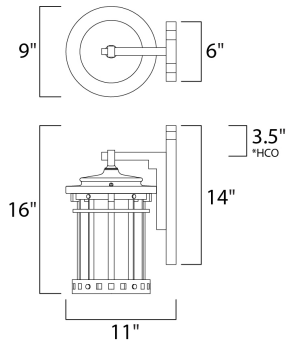

PRODUCT DESCRIPTION

Maxim Lighting's Santa Barbara VX Collection is made with Vivex, a material twice the strength of resin, is non-corrosive, UV resistant and backed with a 5-Year Limited Warranty. Santa Barbara VX features our Sienna finish and Seedy glass.

MEASUREMENTS

- DIMENSION : 9" W x 16" H x 11" Ext
- BACK PLATE : 6" W x 14" H x 3.5" HCO
- HANGING WEIGHT : 12.79 lb

LAMPING

- INPUT VOLTAGE : 120V
- LUMENS : 0 Rated
- BULB : 3 x 40W Incandescent E12 Candelabra , 120W Total
- BULB INCLUDED : (Not Included)
- DIMMABLE : Yes

FINISHES OPTION

- Sienna

GLASS

Seedy CD

MATERIAL

Vivex Resin Composite, Glass

RATINGS

cETLus
Wet Location

ADDITIONAL

RATED LIFE 1500 Hours
OPERATING TEMPERATURE:
-20°C (-4°F), 40°C (104°F)

Always consult a qualified electrician before installing any lighting product.