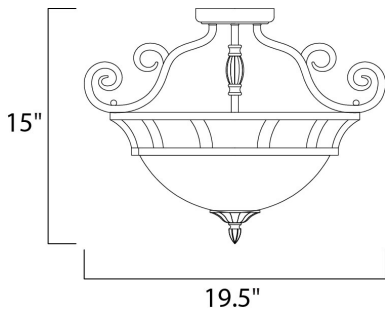

PRODUCT DESCRIPTION

This decorative classic in Oil Rubbed Bronze finish is both dramatic and subtle, with or without shades.

MEASUREMENTS

DIMENSION : 19.5" L x 19.5" W x 15" H
 HANGING WEIGHT : 7.76 lb

LAMPING