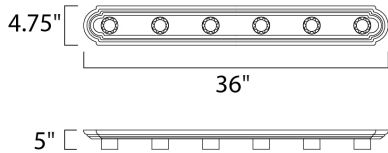

MEASUREMENTS

DIMENSION : 36" W x 4.75" H x 5" Ext
 BACK PLATE : 4" W x 32" H x 2.3" HCO
 HANGING WEIGHT : 2.88 lb

LAMPING

INPUT VOLTAGE : 120V
 LUMENS : 0 Rated
 BULB : 6 x 60W Incandescent E26 Medium , 360W Total
 BULB INCLUDED : (Not Included)
 DIMMABLE : Yes