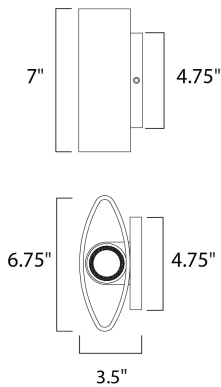

MEASUREMENTS

DIMENSION : 6.75" W x 7" H x 3.5" Ext
 BACK PLATE : 4.75" W x 4.75" H x 3.5" HCO
 HANGING WEIGHT : 3.12 lb

LAMPING

INPUT VOLTAGE : 120V
 LUMENS : 840 Rated
 BULB : 2 x 6W LED PCB Integrated , 12W Total
 BULB INCLUDED : (Integrated)
 DIMMABLE : No
 CRI : 90+ CRI
 COLOR_TEMP : 3000K
 LIGHTING_DIRECTION : Up/Down