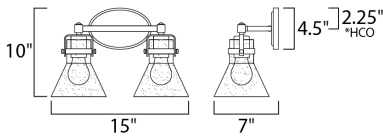

PRODUCT DESCRIPTION

This nautical-inspired bath vanity features Clear Seedy glass cones suspended by a yoke frame finished in Polished Chrome. The clear glass offers abundant lighting and compliments the styling of the fixture. Make it a more industrial look by adding filament E26 light bulbs.