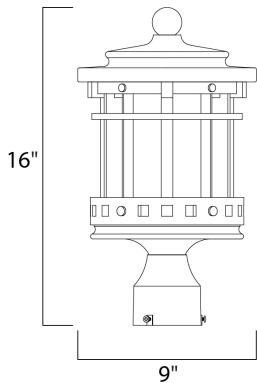

**PRODUCT DESCRIPTION**

Santa Barbara Cast is a transitional style collection from Maxim Lighting International in Sienna finish with Seedy glass.

**MEASUREMENTS**

DIMENSION : 9" L x 9" W x 16" H  
 HANGING WEIGHT : 5.94 lb