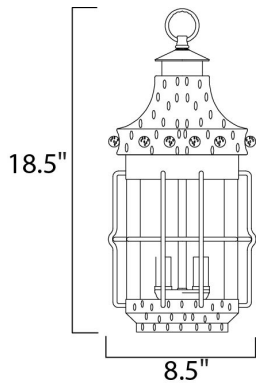

**PRODUCT DESCRIPTION**

Nantucket is a traditional, early American style collection from Maxim Lighting International in Country Forge finish with Seedy glass.

**MEASUREMENTS**

DIMENSION : 8.5" L x 8.5" W x 18.5" H  
 MAX OAH : 92.75" OAH  
 HANGING WEIGHT : 9.92 lb

**LAMPING**

INPUT VOLTAGE : 120V  
 LUMENS : 0 Rated  
 BULB : 3 x 60W Incandescent E12 Candelabra , 180W Total  
 BULB INCLUDED : (Not Included)  
 DIMMABLE : Yes

**FINISHES OPTION**

 Country Forge

**GLASS**