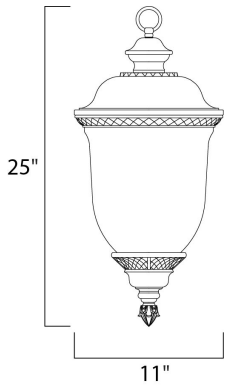

PRODUCT DESCRIPTION

MEASUREMENTS

DIMENSION : 11" W x 25" H
 HANGING WEIGHT : 10.26 lb

LAMPING

INPUT VOLTAGE : 120V
 LUMENS : 840 Rated
 BULB : 1 x 12W LED PCB Integrated , 12W Total
 BULB INCLUDED : (Integrated)
 DIMMABLE : Triac CL
 CRI : 80+ CRI
 COLOR_TEMP : 3000K