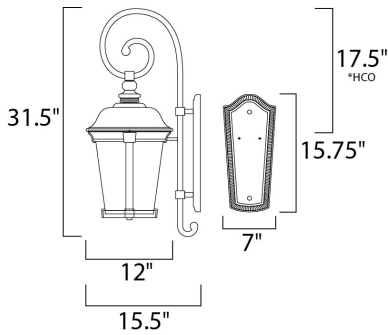

PRODUCT DESCRIPTION

Maxim Lighting's Dover VX Collection is made with Vivex, a material twice the strength of resin, is non-corrosive, UV resistant and backed with a 5-Year Limited Warranty. Dover VX features our Bronze finish and Seedy glass.

MEASUREMENTS

- DIMENSION : 12" W x 31.5" H x 15.5" Ext
- BACK PLATE : 7" W x 15.75" H x 17.5" HCO
- HANGING WEIGHT : 20.02 lb

LAMPING

- INPUT VOLTAGE : 120V
- LUMENS : 0 Rated
- BULB : 3 x 40W Incandescent E12 Candelabra , 120W Total
- BULB INCLUDED : (Not Included)
- DIMMABLE : Yes

FINISHES OPTION

GLASS

Seedy CD

MATERIAL

Vivex Resin Composite, Glass

RATINGS

cETLus
Wet Location

ADDITIONAL

RATED LIFE 1500 Hours
OPERATING TEMPERATURE:
-20°C (-4°F), 40°C (104°F)

Always consult a qualified electrician before installing any lighting product.