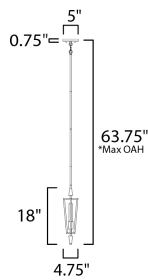

\*max overall height

**MEASUREMENTS**

- DIMENSION : 4.75" L x 4.75" W x 18" H
- MAX OAH : 63.75" OAH
- CANOPY : 5" W x 0.75" H x 5" L
- HANGING WEIGHT :

**LAMPING**

- INPUT VOLTAGE : 120V
- BULB : 1 x 60W Incandescent E26 Medium , 60W Total
- BULB INCLUDED : (Not Included)
- DIMMABLE : Y