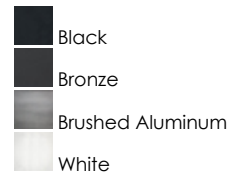

FINISHES OPTION

MATERIAL

Aluminum

RATINGS

cETLus
Wet Location
For Outdoor

ADDITIONAL

INSTALL UP/DOWN: Up
RATED LIFE 50000 Hours
OPERATING TEMPERATURE:
-20°C (-4°F), 40°C (104°F)

Always consult a qualified electrician before installing any lighting product.