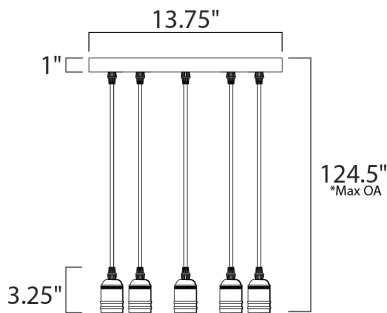

*max overall height

MEASUREMENTS

- DIMENSION : 13.75" L x 13.75" W x 3.25" H
- MAX OAH : 124.5" OAH
- CANOPY : 13.75" W x 1" H x 13.75" L
- HANGING WEIGHT : 4.84 lb
- WIRE LENGTH : 120"

LAMPING

- INPUT VOLTAGE : 110-130V
- BULB : 5 x 60W Incandescent E26 Medium , 300W Total
- BULB INCLUDED : (Not Included)
- DIMMABLE : Yes

FINISHES OPTION

 Black / Antique Brass

MATERIAL

Steel, Aluminum

RATINGS

cETLus
Dry Location

ADDITIONAL

SLOPE: 120
OPERATING TEMPERATURE:
-20°C (-4°F), 40°C (104°F)