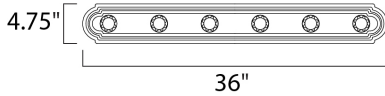

MEASUREMENTS

DIMENSION : 36" W x 4.75" H x 5" Ext
 BACK PLATE : 4" W x 32" H x 2.3" HCO
 HANGING WEIGHT : 2.88 lb

LAMPING

LUMENS : 0 Rated
 BULB : 6 x 100W Incandescent MB , 600W Total
 BULB INCLUDED : (Not Included)
 DIMMABLE : Yes
 COLOR_TEMP : 2700K
 LIGHTING_DIRECTION : Both