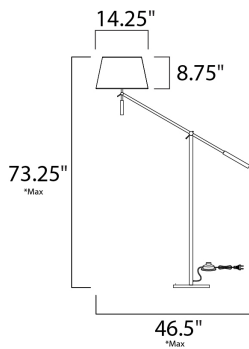

FINISHES OPTION

MATERIAL

Steel, Fabric Shade

RATINGS

cETLus
Dry Location
JA8 Bulb In

ADDITIONAL

ADJUSTABLE
OPERATING TEMPERATURE:
-20°C (-4°F), 40°C (104°F)

*max overall height

MEASUREMENTS

DIMENSION : 46.5" L x 14.25" W x 48" H
MAX OAH : 73.25" OAH x 9.8" W
HANGING WEIGHT : 15.87 lb

LAMPING

INPUT VOLTAGE : 120V
LUMENS : 1,120 Rated
BULB : 1 x 16W LED E26 Medium , 16W Total
BULB INCLUDED : (Included)
DIMMABLE : Electronic Low Voltage (ELV)
CRI : 90+ CRI
COLOR_TEMP : 3000K